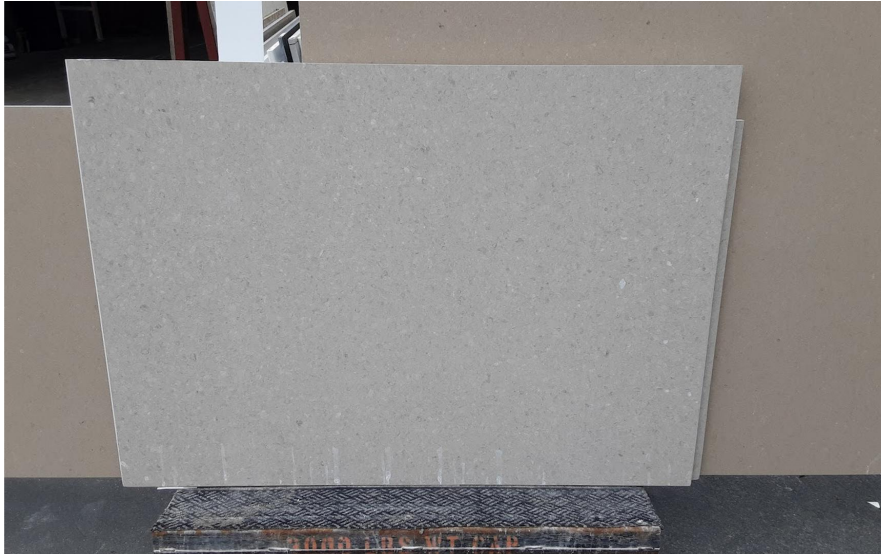

Cendre - Discontinued

Slab Details

Material	Pental Quartz
Usable Area	15.6 ft ²
Size	56" x 40"
Thickness	2 CM
Inventory ID	38120

WESTERN ARTISAN

Phone: (800) 720-2078 Address: 1401 R ST NW Auburn, WA 98001