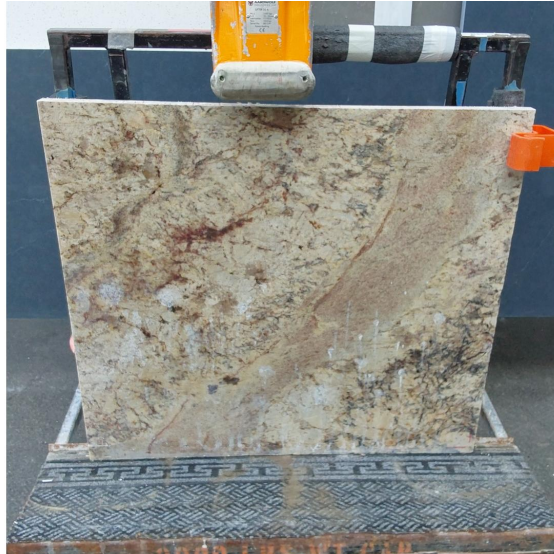

Typhoon Bordeaux

Slab Details

Material	Granite
Usable Area	8 ft ²
Size	37" x 31"
Thickness	3 CM
Inventory ID	37836-1

WESTERN ARTISAN

Phone: (800) 720-2078 Address: 1401 R ST NW Auburn, WA 98001

<https://westernartisan.com>