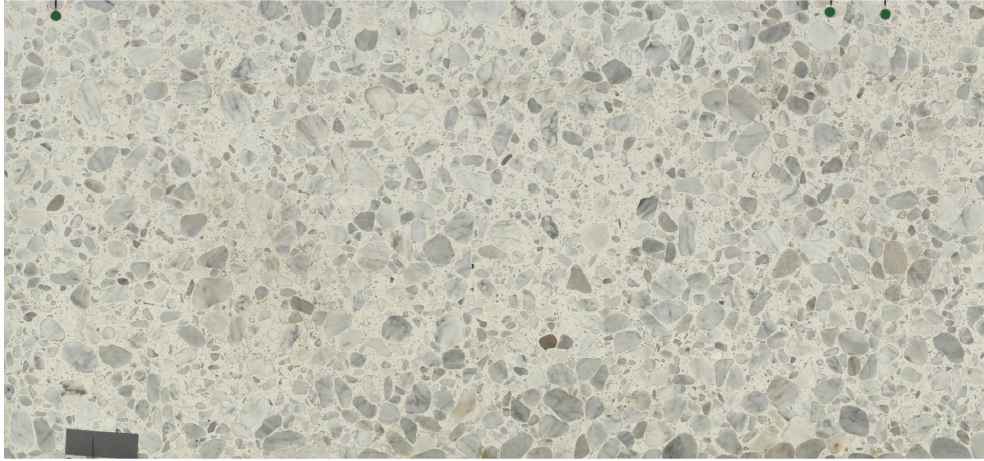

Palladio Doge

Slab Details

Material	Marble
Usable Area	16.3 ft ²
Size	71" x 33"
Thickness	2 CM
Inventory ID	37547-1

WESTERN ARTISAN

Phone: (800) 720-2078 Address: 1401 R ST NW Auburn, WA 98001

<https://westernartisan.com>