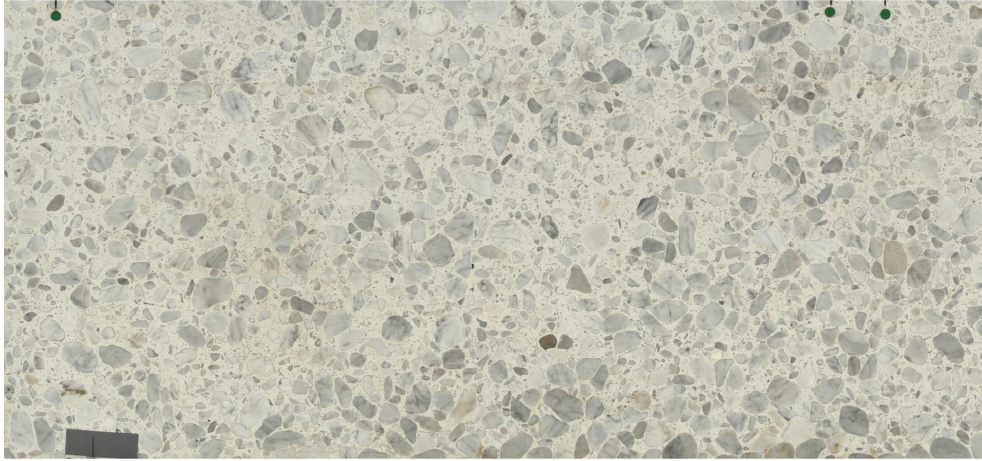

Palladio Doge

Slab Details

Material	Marble
Usable Area	16.3 ft ²
Size	71" x 33"
Thickness	2 CM
Inventory ID	37547-1

WESTERN ARTISAN

Phone: (800) 720-2078 Address: 1401 R ST NW Auburn, WA 98001

<https://westernartisan.com>