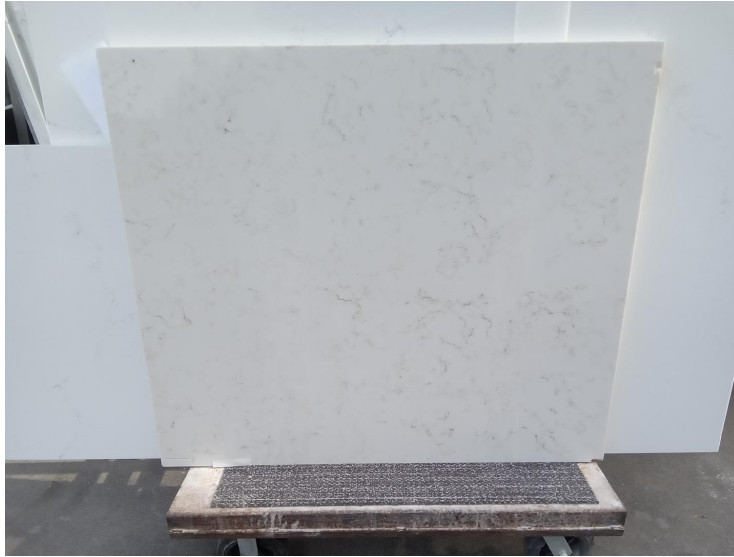

Prime Bianco Veracruz

Slab Details

Material	Stratus Quartz
Usable Area	13.6 ft ²
Size	49" x 40"
Thickness	3 CM
Inventory ID	37197-1

WESTERN ARTISAN

Phone: (800) 720-2078 Address: 1401 R ST NW Auburn, WA 98001