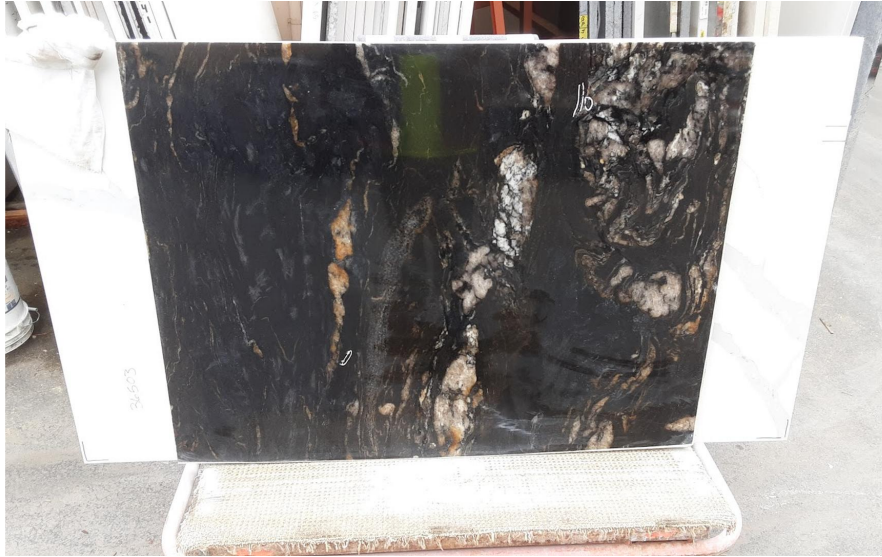

Titanium

Slab Details

Material	Granite
Usable Area	10.9 ft ²
Size	45" x 35"
Thickness	3 CM
Inventory ID	36674

WESTERN ARTISAN

Phone: (800) 720-2078 Address: 1401 R ST NW Auburn, WA 98001

<https://westernartisan.com>