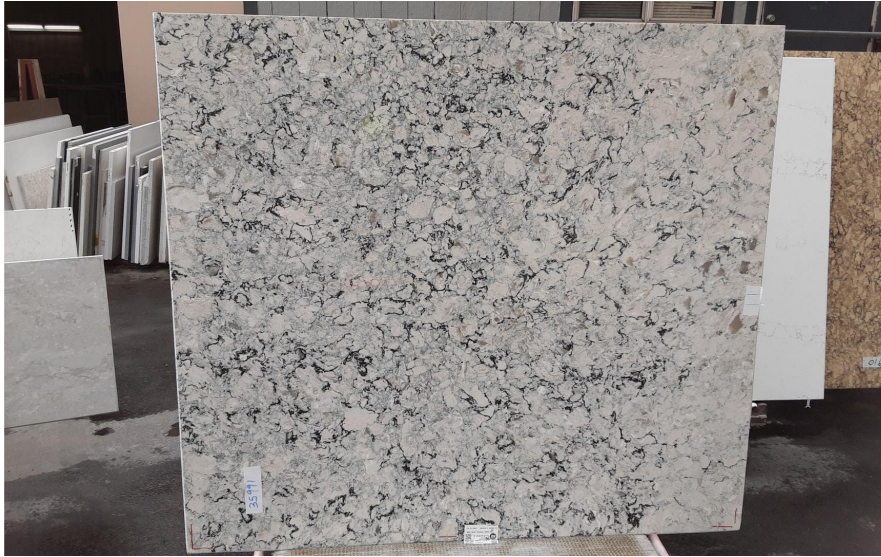

Praa Sands

Slab Details

Material	Cambria
Usable Area	26.2 ft ²
Size	65" x 58"
Thickness	3 CM
Inventory ID	36097

WESTERN ARTISAN

Phone: (800) 720-2078 Address: 1401 R ST NW Auburn, WA 98001

<https://westernartisan.com>