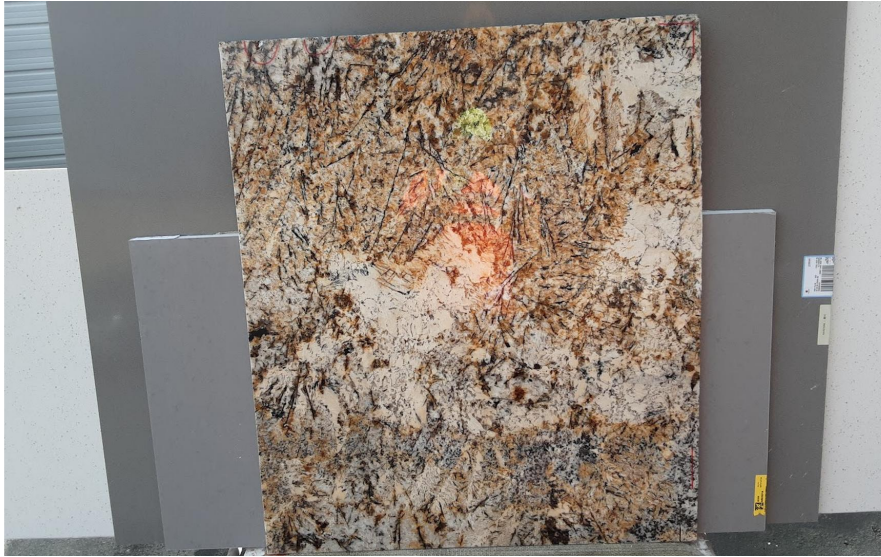

Ora Caravelas

Slab Details

Material	Granite
Usable Area	13.1 ft ²
Size	47" x 40"
Thickness	3 CM
Inventory ID	36043

WESTERN ARTISAN

Phone: (800) 720-2078 Address: 1401 R ST NW Auburn, WA 98001

<https://westernartisan.com>