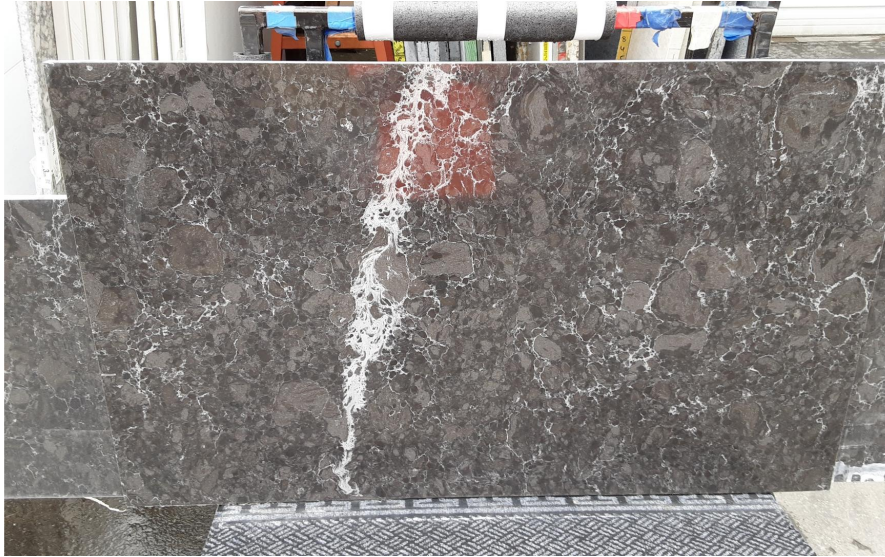

Basso

Slab Details

Material	LG Viatera
Usable Area	14.2 ft ²
Size	58.5" x 35"
Thickness	3 CM
Inventory ID	36021

WESTERN ARTISAN

Phone: (800) 720-2078 Address: 1401 R ST NW Auburn, WA 98001

<https://westernartisan.com>