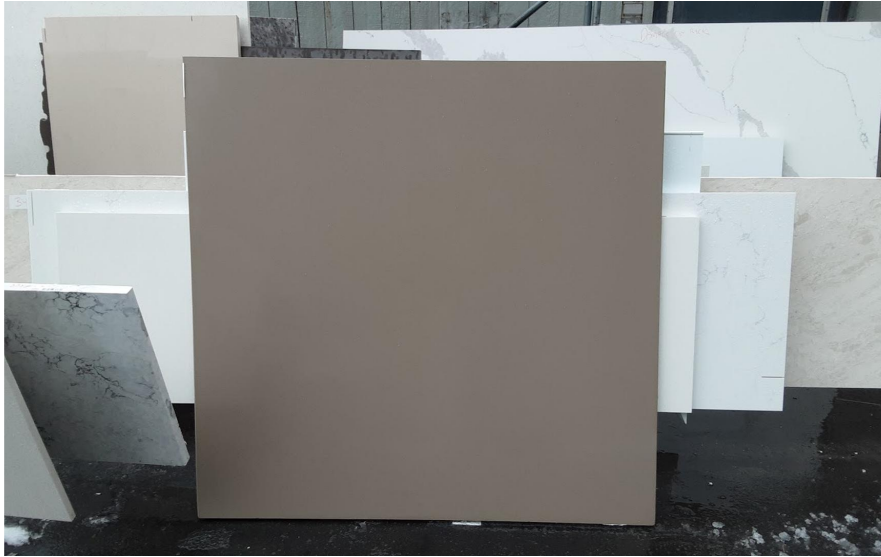

### Slab Details

---

Material	Pental Quartz
Usable Area	21.6 ft <sup>2</sup>
Size	56.5" x 55"
Thickness	2 CM
Inventory ID	34693