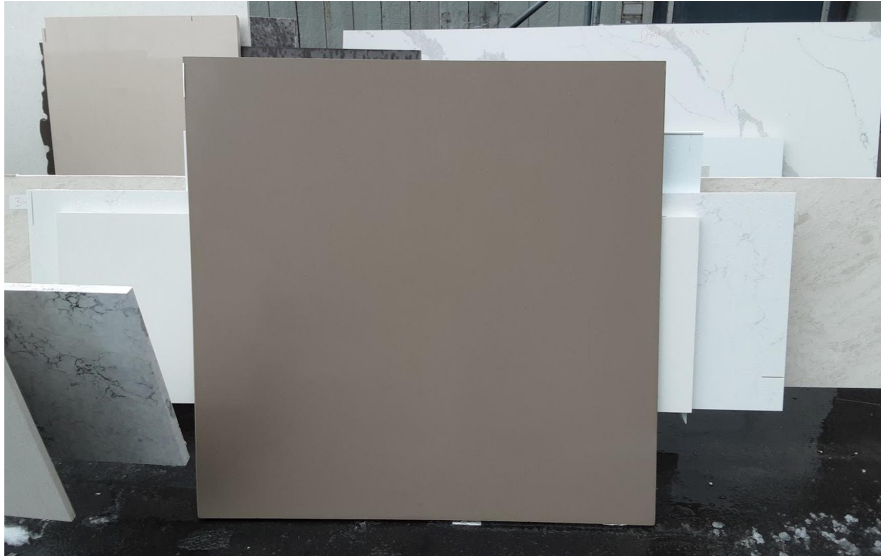

OASIS

Slab Details

Material	Pental Quartz
Usable Area	21.6 ft ²
Size	56.5" x 55"
Thickness	2 CM
Inventory ID	34693

WESTERN ARTISAN

Phone: (800) 720-2078 Address: 1401 R ST NW Auburn, WA 98001

<https://westernartisan.com>