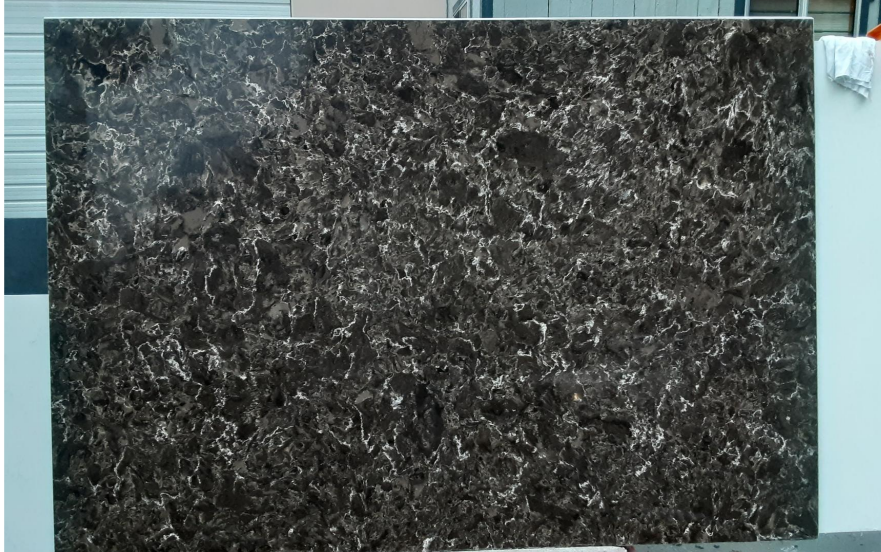

Hampshire

Slab Details

Material	Cambria
Usable Area	42.4 ft²
Size	94" x 65"
Thickness	3 CM
Inventory ID	34338

WESTERN ARTISAN

Phone: (800) 720-2078 Address: 1401 R ST NW Auburn, WA 98001

<https://westernartisan.com>