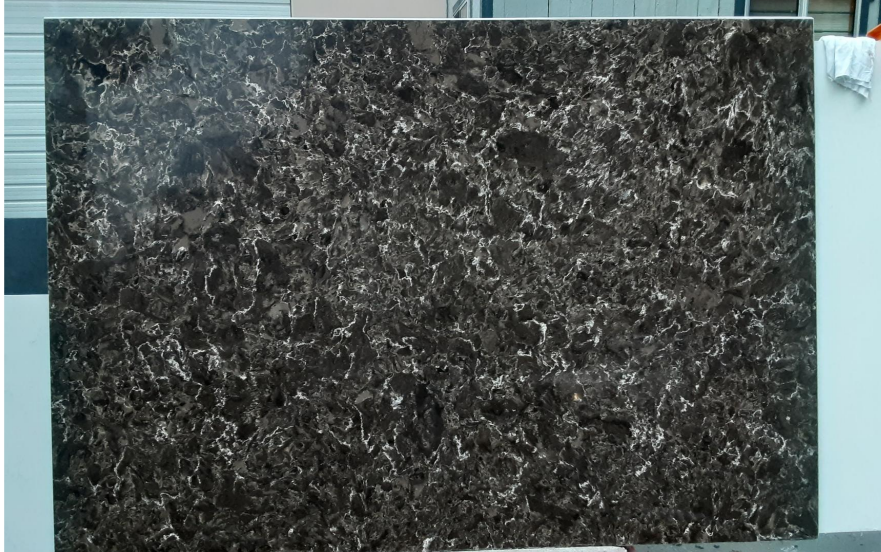

Hampshire

Slab Details

Material	Cambria
Usable Area	42.4 ft ²
Size	94" x 65"
Thickness	3 CM
Inventory ID	34338

WESTERN ARTISAN

Phone: (800) 720-2078 Address: 1401 R ST NW Auburn, WA 98001

<https://westernartisan.com>