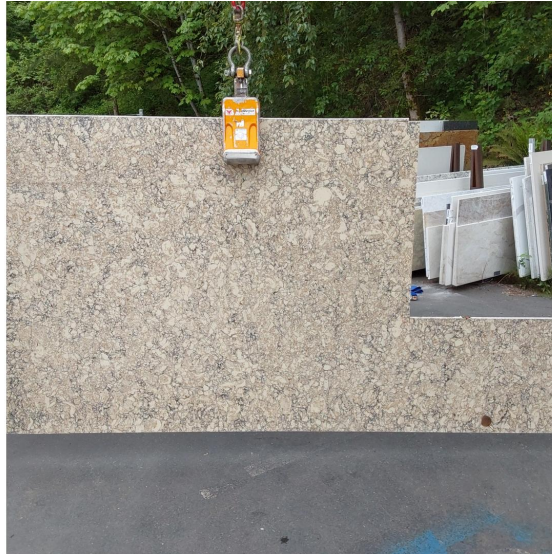

Symphony

Slab Details

Material	LG Viatera
Usable Area	45.8 ft ²
Size	129 X 23.5 87 X 41
Thickness	3 CM
Inventory ID	34123

WESTERN ARTISAN

Phone: (800) 720-2078 Address: 1401 R ST NW Auburn, WA 98001

<https://westernartisan.com>