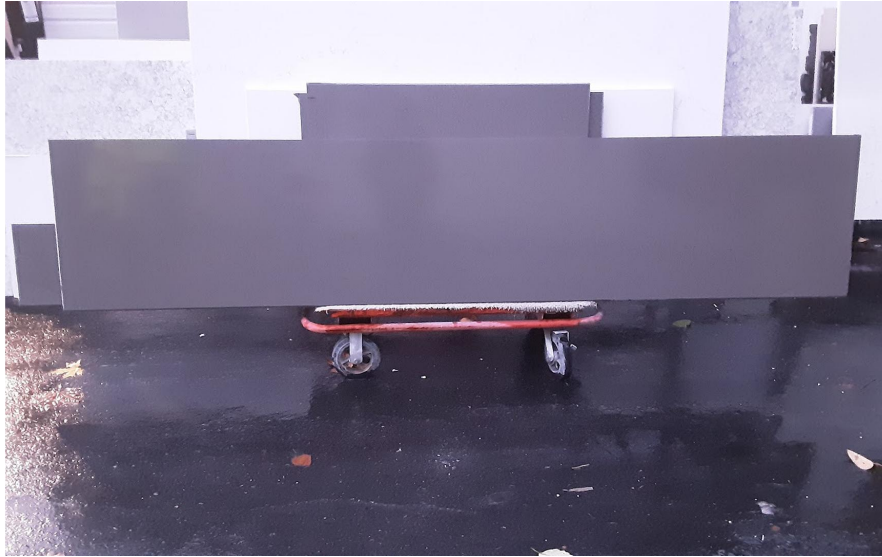

Stormy Sky - Discontinued

Slab Details

Material	Pental Quartz
Usable Area	20.7 ft ²
Size	119" x 25"
Thickness	3 CM
Inventory ID	33878

WESTERN ARTISAN

Phone: (800) 720-2078 Address: 1401 R ST NW Auburn, WA 98001