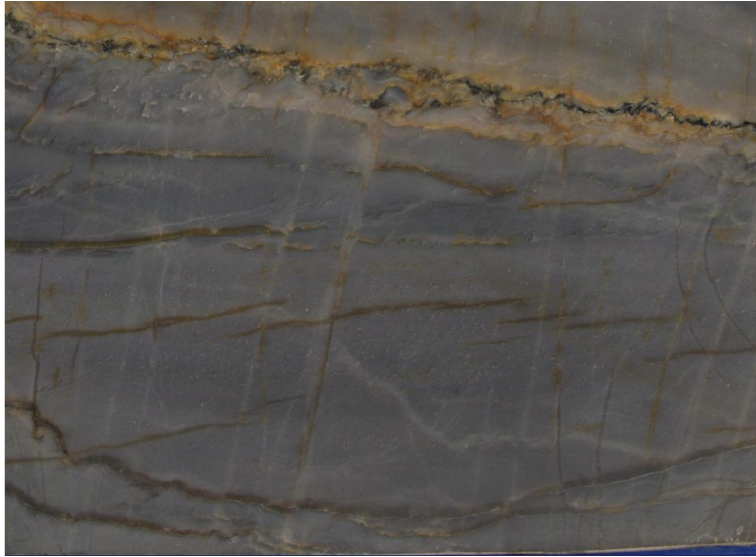

## Beverly Blue

### Slab Details

---

Material	Quartzite
Usable Area	6.9 ft <sup>2</sup>
Size	37" x 27"
Thickness	2 CM
Inventory ID	33818-2