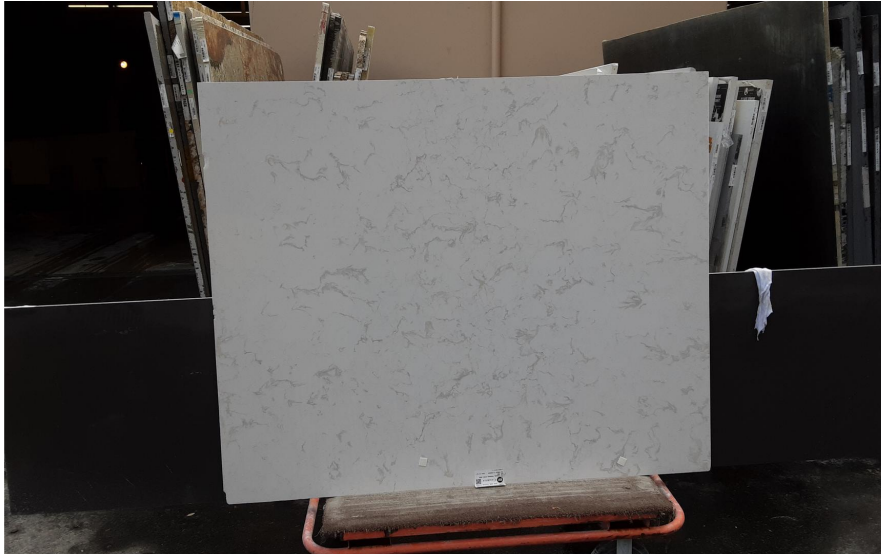

Torquay

Slab Details

Material	Cambria
Usable Area	24.4 ft ²
Size	65" x 54"
Thickness	3 CM
Inventory ID	33643

WESTERN ARTISAN

Phone: (800) 720-2078 Address: 1401 R ST NW Auburn, WA 98001

<https://westernartisan.com>