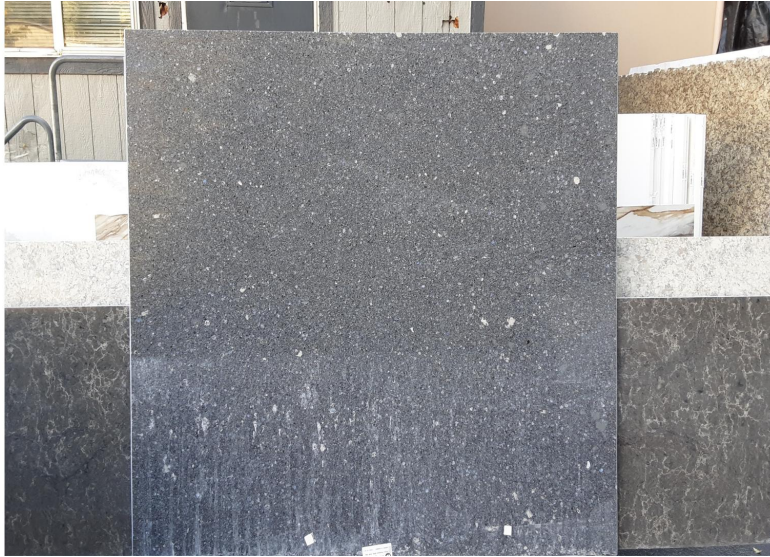

Parys

Slab Details

Material	Cambria
Usable Area	28 ft ²
Size	65" x 62"
Thickness	3 CM
Inventory ID	33310

WESTERN ARTISAN

Phone: (800) 720-2078 Address: 1401 R ST NW Auburn, WA 98001

<https://westernartisan.com>