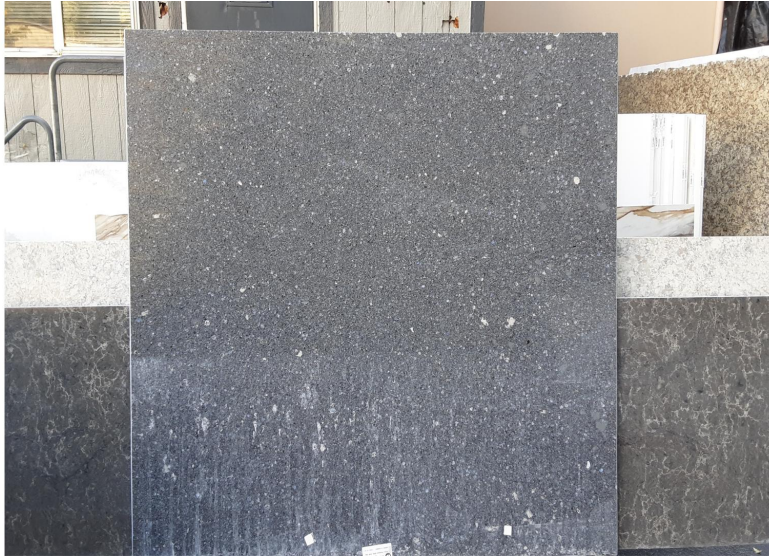

Parys

Slab Details

Material	Cambria
Usable Area	28 ft ²
Size	65" x 62"
Thickness	3 CM
Inventory ID	33310

WESTERN ARTISAN

Phone: (800) 720-2078 Address: 1401 R ST NW Auburn, WA 98001

<https://westernartisan.com>