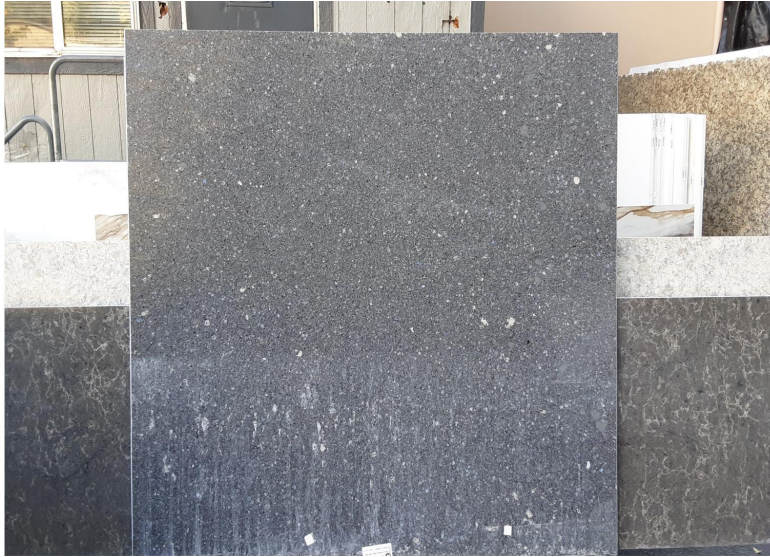

### Slab Details

---

Material	Cambria
Usable Area	28 ft <sup>2</sup>
Size	65" x 62"
Thickness	3 CM
Inventory ID	33310