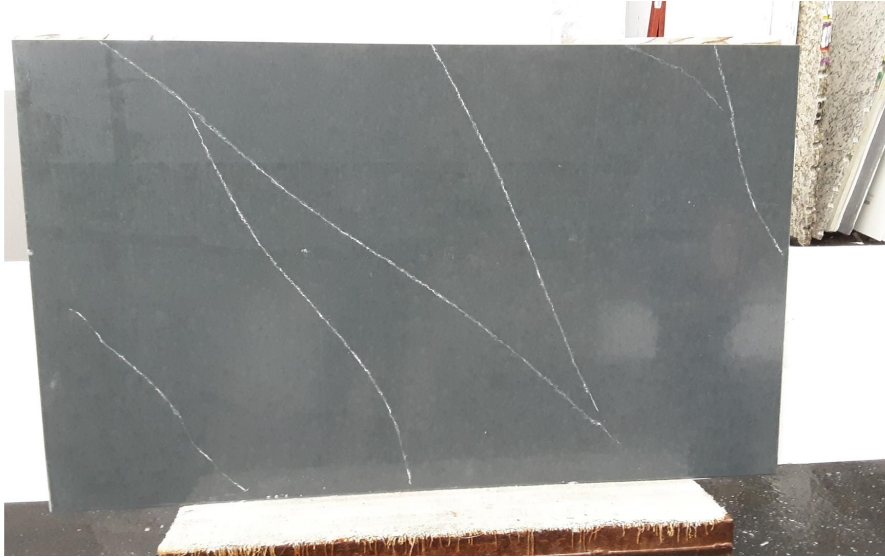

## Soapstone Metropolis

### Slab Details

---

Material	MSI Quartz
Usable Area	17.2 ft <sup>2</sup>
Size	64.5" x 38.5"
Thickness	3 CM
Inventory ID	33297