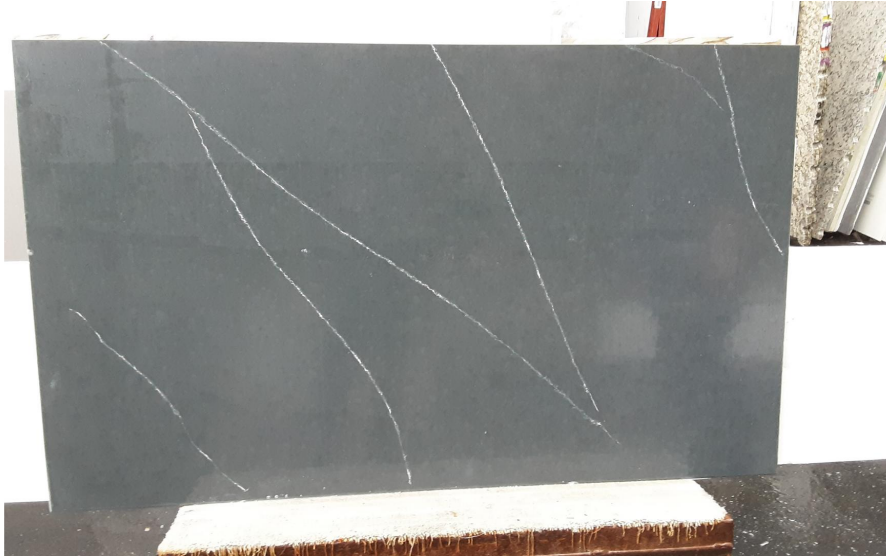

Soapstone Metropolis

Slab Details

Material	MSI Quartz
Usable Area	17.2 ft ²
Size	64.5" x 38.5"
Thickness	3 CM
Inventory ID	33297

WESTERN ARTISAN

Phone: (800) 720-2078 Address: 1401 R ST NW Auburn, WA 98001