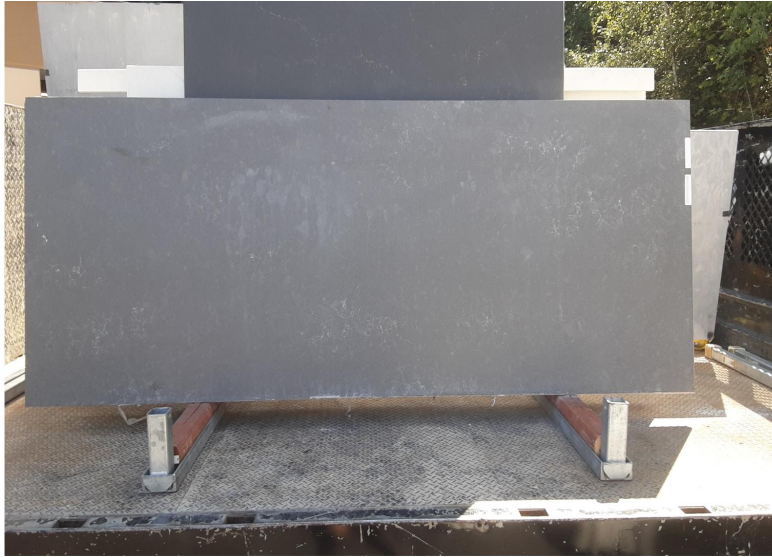

Storm

Slab Details

Material	Hanstone
Usable Area	25.9 ft ²
Size	98" x 38"
Thickness	3 CM
Inventory ID	32092

WESTERN ARTISAN

Phone: (800) 720-2078 Address: 1401 R ST NW Auburn, WA 98001

<https://westernartisan.com>