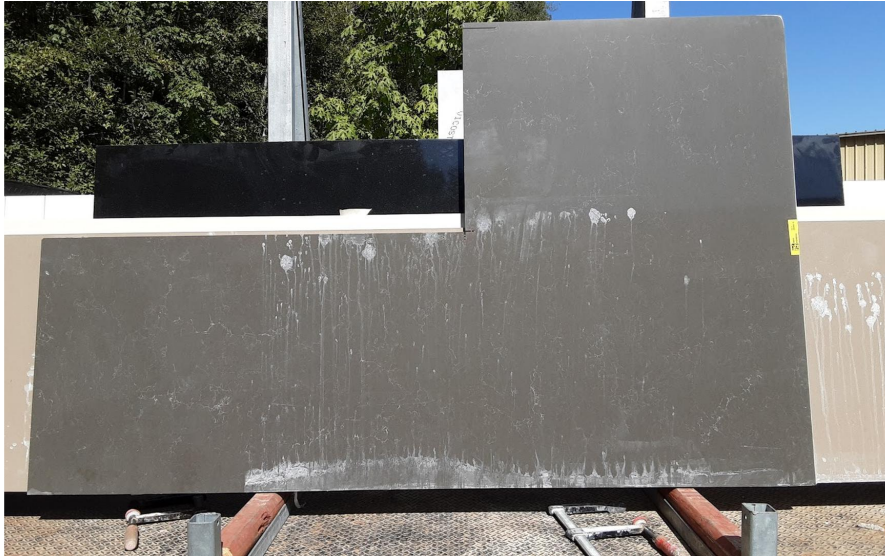

Piatra Grey

Slab Details

Material	Caesarstone
Usable Area	11 ft ²
Size	55.5" x 28.5"
Thickness	3 CM
Inventory ID	31947

WESTERN ARTISAN

Phone: (800) 720-2078 Address: 1401 R ST NW Auburn, WA 98001

<https://westernartisan.com>