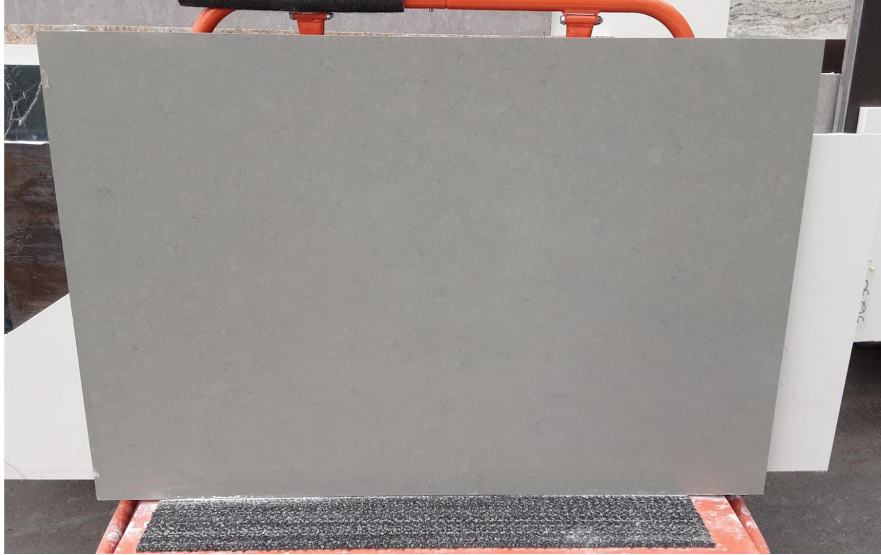

Cygnus

Slab Details

Material	Silestone
Usable Area	11 ft ²
Size	49.5" x 32"
Thickness	3 CM
Inventory ID	31631

WESTERN ARTISAN

Phone: (800) 720-2078 Address: 1401 R ST NW Auburn, WA 98001

<https://westernartisan.com>