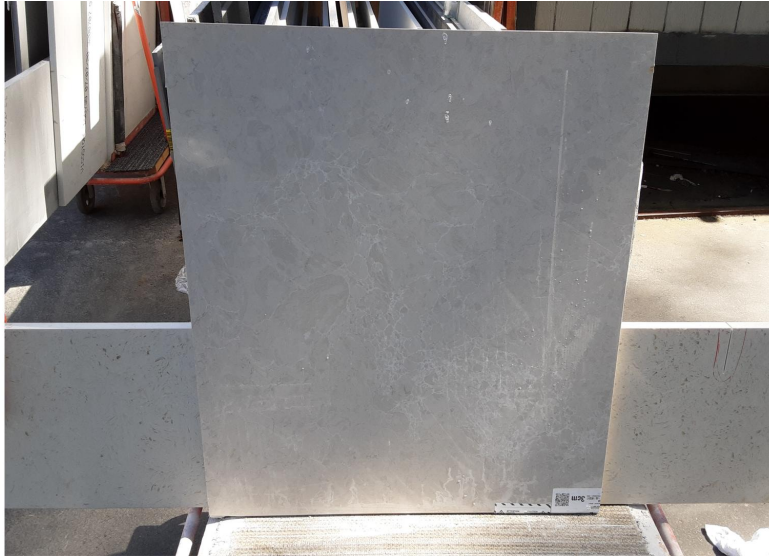

### Slab Details

---

Material	LG Viatera
Usable Area	10.2 ft <sup>2</sup>
Size	39" x 37.5"
Thickness	3 CM
Inventory ID	30703