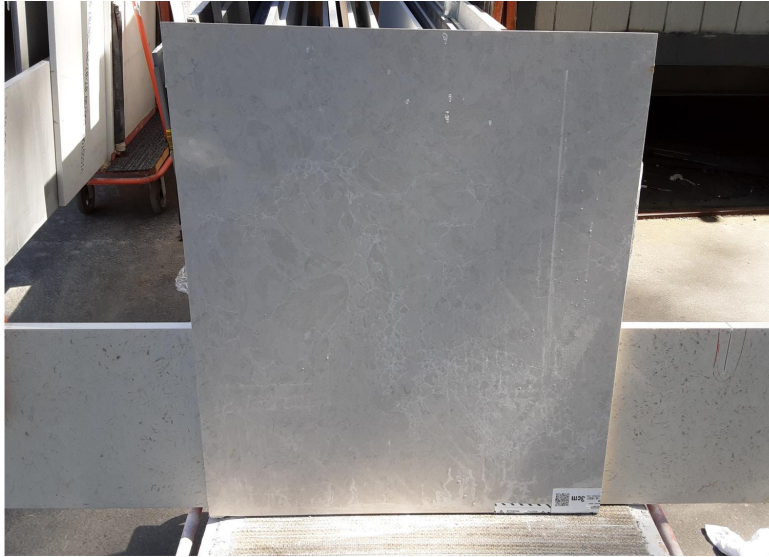

Rondo

Slab Details

Material	LG Viatera
Usable Area	10.2 ft ²
Size	39" x 37.5"
Thickness	3 CM
Inventory ID	30703

WESTERN ARTISAN

Phone: (800) 720-2078 Address: 1401 R ST NW Auburn, WA 98001

<https://westernartisan.com>