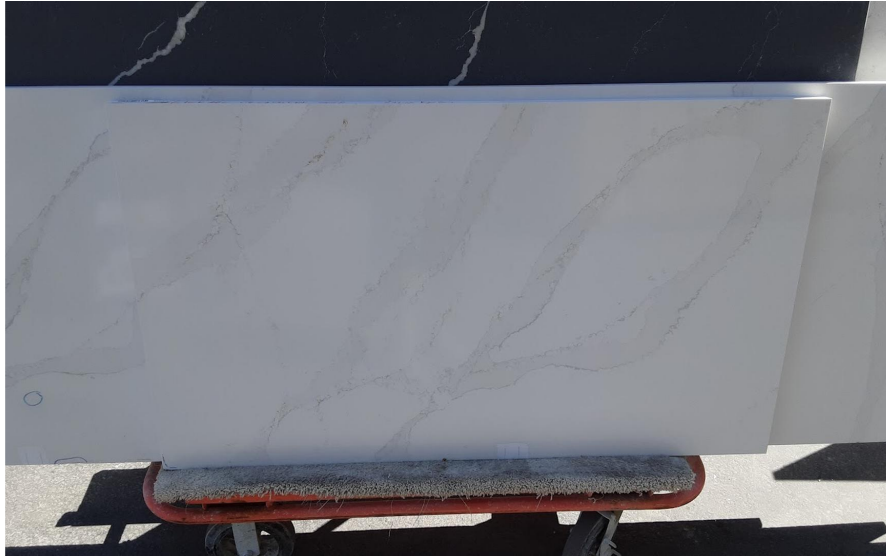

Eternal Calacatta Gold

Slab Details

Material	Silestone
Usable Area	10.3 ft ²
Size	50.5" x 29.5"
Thickness	3 CM
Inventory ID	30248

WESTERN ARTISAN

Phone: (800) 720-2078 Address: 1401 R ST NW Auburn, WA 98001