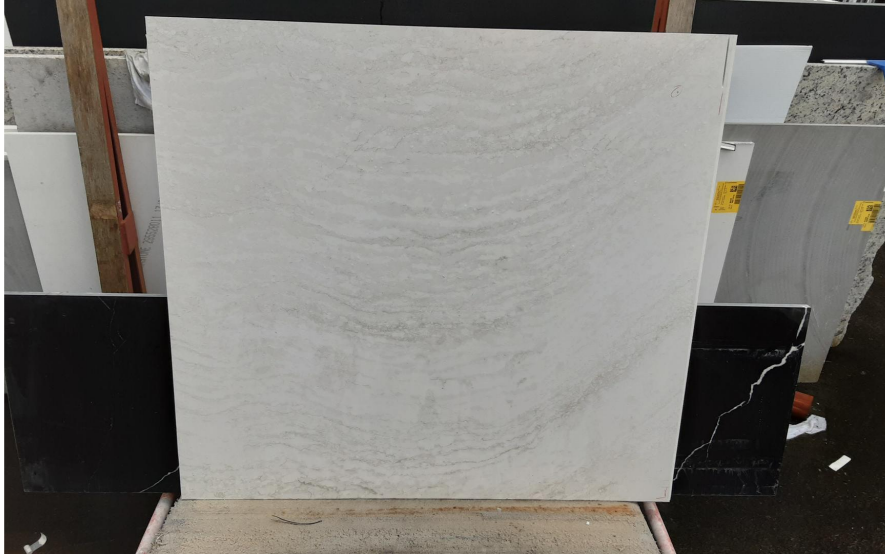

Ironsbridge

Slab Details

Material	Cambria
Usable Area	13.7 ft ²
Size	46" x 43"
Thickness	3 CM
Inventory ID	29667

WESTERN ARTISAN

Phone: (800) 720-2078 Address: 1401 R ST NW Auburn, WA 98001

<https://westernartisan.com>