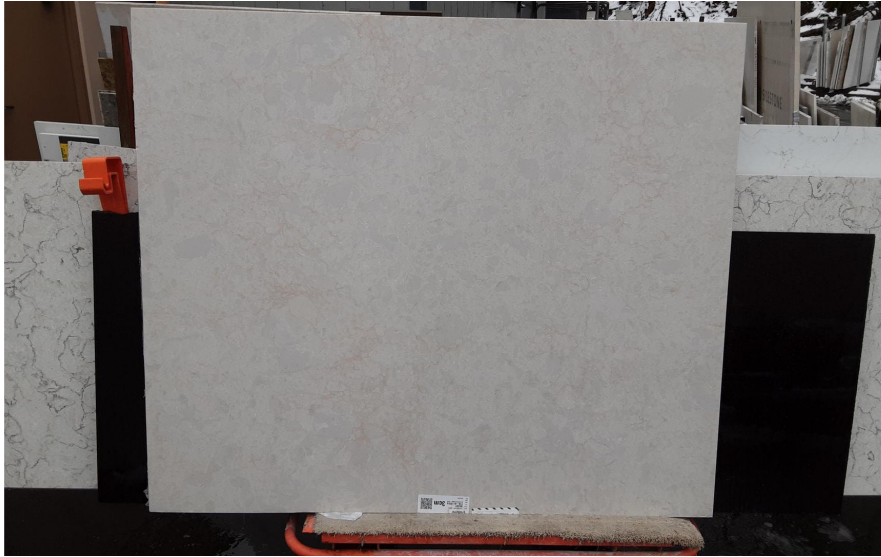

Melody

Slab Details

Material	LG Viatera
Usable Area	25.1 ft ²
Size	65" x 55.5"
Thickness	3 CM
Inventory ID	29129

WESTERN ARTISAN

Phone: (800) 720-2078 Address: 1401 R ST NW Auburn, WA 98001

<https://westernartisan.com>