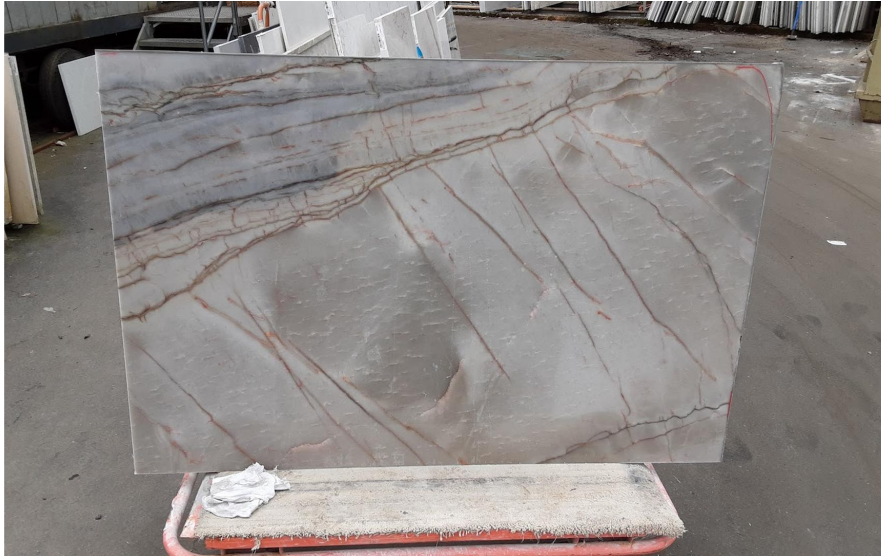

Blue Moon

Slab Details

Material	Quartzite
Usable Area	16 ft ²
Size	59" x 39"
Thickness	3 CM
Inventory ID	29062

WESTERN ARTISAN

Phone: (800) 720-2078 Address: 1401 R ST NW Auburn, WA 98001

<https://westernartisan.com>