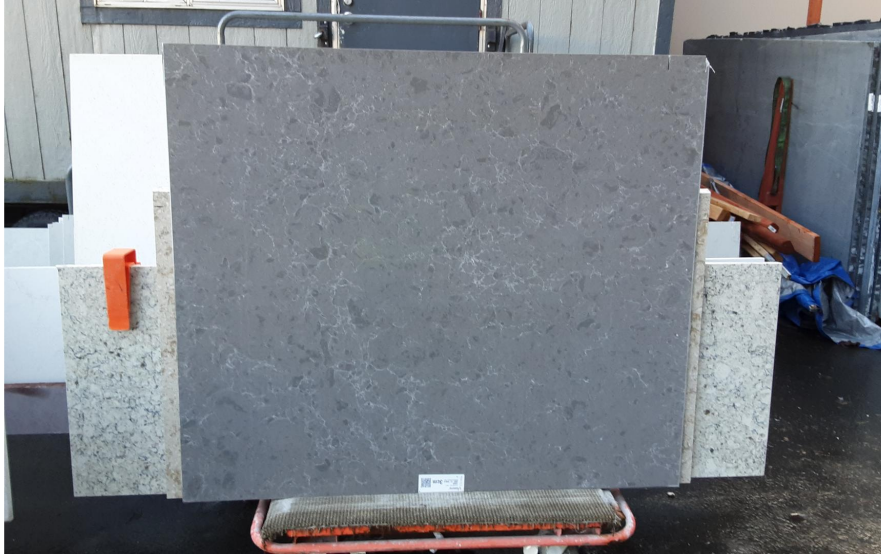

### Slab Details

---

Material	LG Viatera
Usable Area	25.3 ft <sup>2</sup>
Size	65" x 56"
Thickness	3 CM
Inventory ID	28678