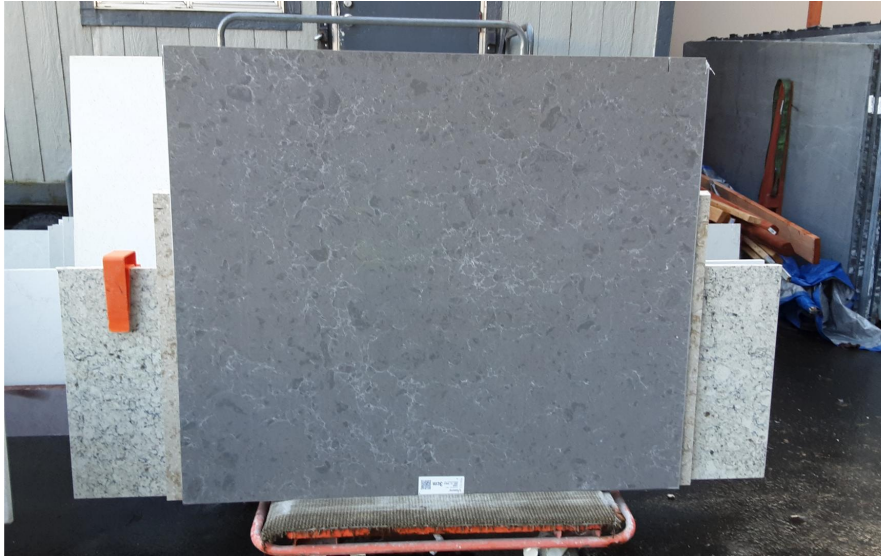

### Slab Details

---

Material	LG Viatera
Usable Area	25.3 ft <sup>2</sup>
Size	65" x 56"
Thickness	3 CM
Inventory ID	28678