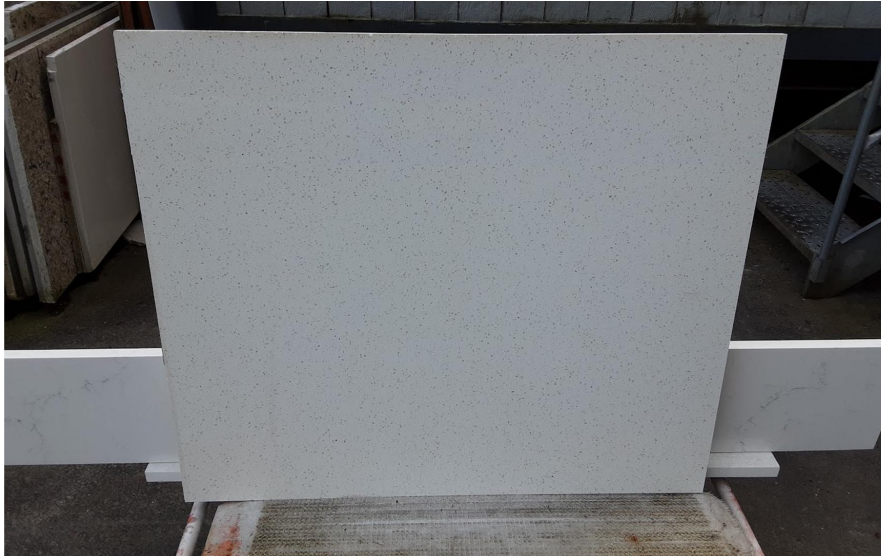

Pearl White

Slab Details

Material	Pental Quartz
Usable Area	12.2 ft ²
Size	45.5" x 38.5"
Thickness	2 CM
Inventory ID	28548

WESTERN ARTISAN

Phone: (800) 720-2078 Address: 1401 R ST NW Auburn, WA 98001

<https://westernartisan.com>