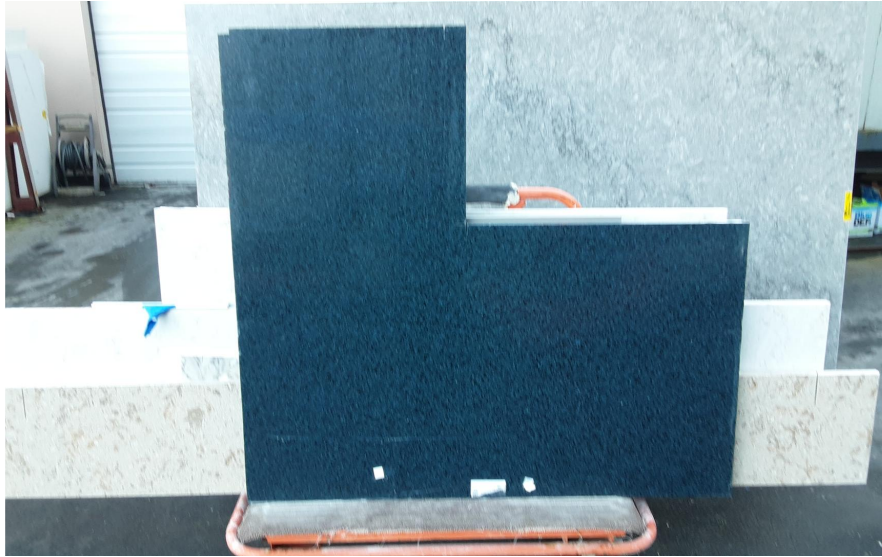

Bristol Blue

Slab Details

Material	Cambria
Usable Area	12.1 ft ²
Size	56" x 31"
Thickness	3 CM
Inventory ID	28378

WESTERN ARTISAN

Phone: (800) 720-2078 Address: 1401 R ST NW Auburn, WA 98001

<https://westernartisan.com>