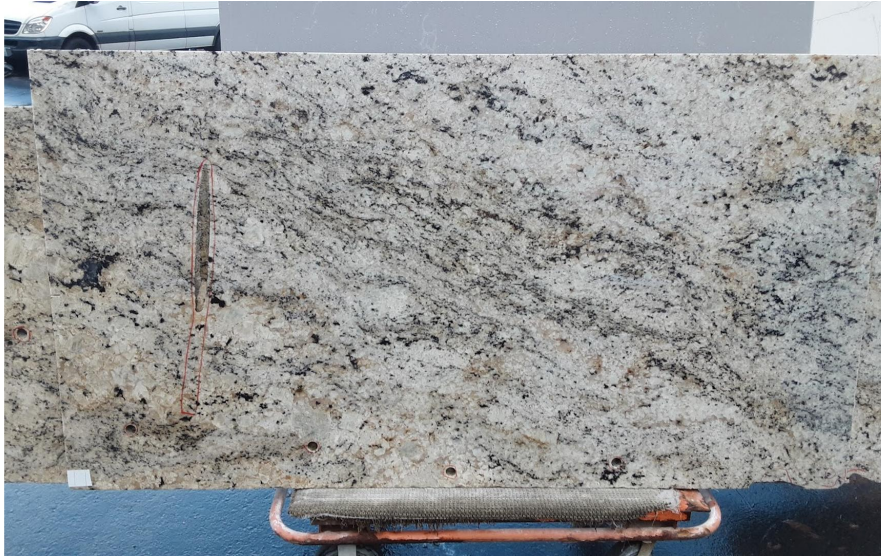

Colonial Cream

Slab Details

Material	Granite
Usable Area	23.1 ft ²
Size	83" x 40"
Thickness	3 CM
Inventory ID	28195

WESTERN ARTISAN

Phone: (800) 720-2078 Address: 1401 R ST NW Auburn, WA 98001

<https://westernartisan.com>