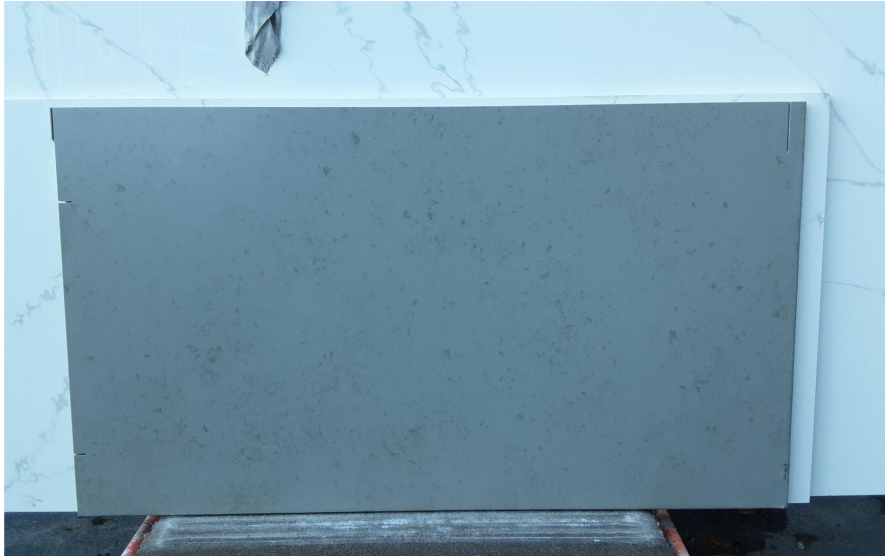

Metropolis Pearl

Slab Details

Material	Della Terra Quartz
Usable Area	13.8 ft ²
Size	63" x 31.5"
Thickness	3 CM
Inventory ID	27927

WESTERN ARTISAN

Phone: (800) 720-2078 Address: 1401 R ST NW Auburn, WA 98001