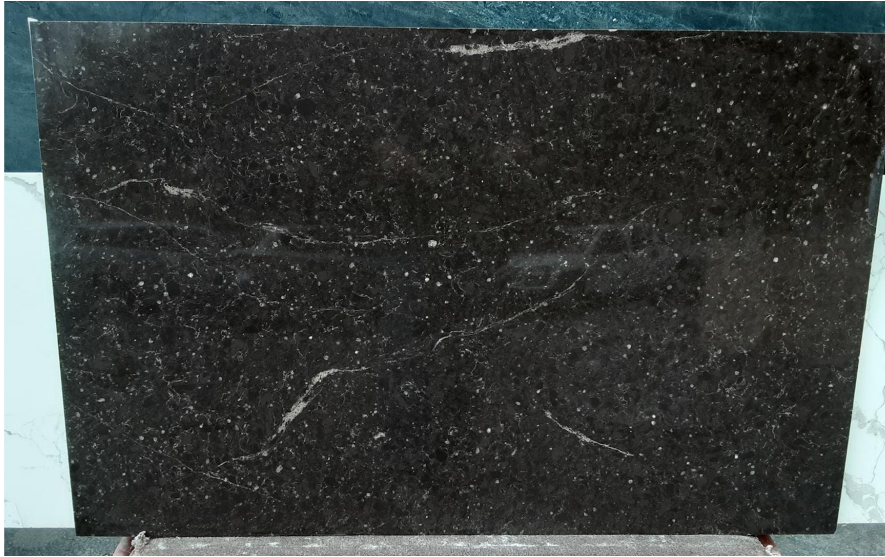

Eternal Emperador

Slab Details

Material	Silestone
Usable Area	12.9 ft ²
Size	54" x 34.5"
Thickness	3 CM
Inventory ID	27694

WESTERN ARTISAN

Phone: (800) 720-2078 Address: 1401 R ST NW Auburn, WA 98001

<https://westernartisan.com>