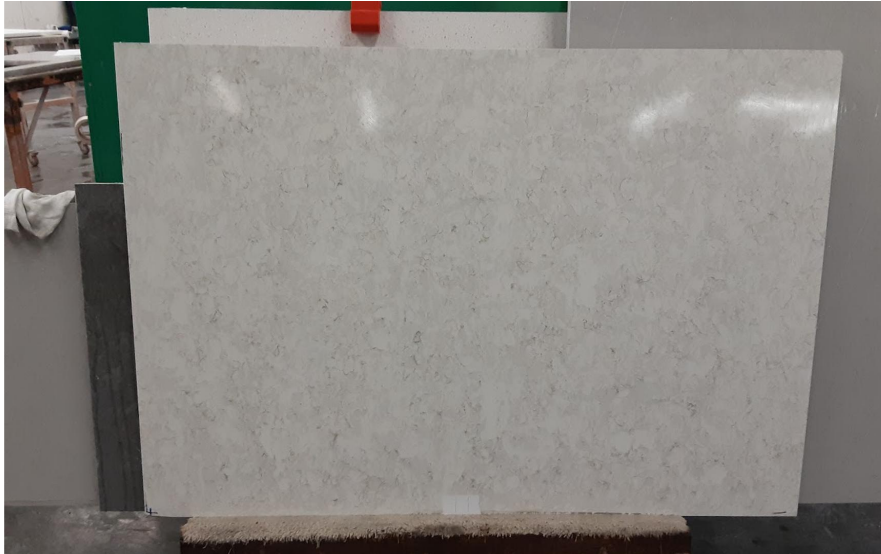

Lusso

Slab Details

Material	Silestone
Usable Area	18 ft²
Size	61" x 42.5"
Thickness	3 CM
Inventory ID	27601

WESTERN ARTISAN

Phone: (800) 720-2078 Address: 1401 R ST NW Auburn, WA 98001

<https://westernartisan.com>