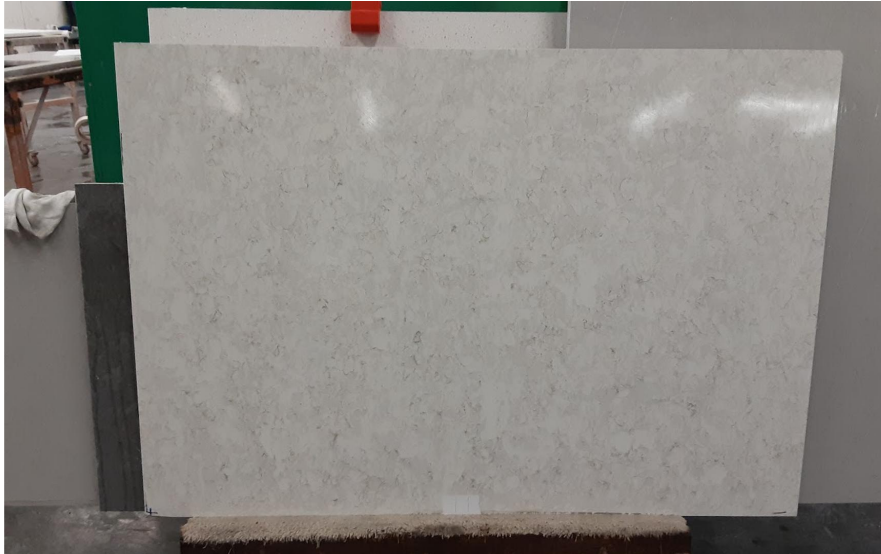

Lusso

Slab Details

Material	Silestone
Usable Area	18 ft ²
Size	61" x 42.5"
Thickness	3 CM
Inventory ID	27601

WESTERN ARTISAN

Phone: (800) 720-2078 Address: 1401 R ST NW Auburn, WA 98001

<https://westernartisan.com>