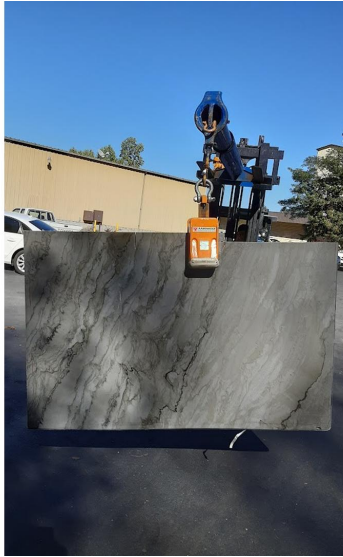

Silky

Slab Details

Material	Quartzite
Usable Area	24.1 ft ²
Size	77" x 45"
Thickness	3 CM
Inventory ID	27087

WESTERN ARTISAN

Phone: (800) 720-2078 Address: 1401 R ST NW Auburn, WA 98001

<https://westernartisan.com>