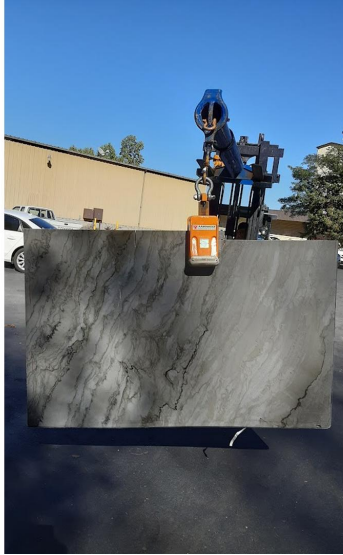

### Slab Details

---

Material	Quartzite
Usable Area	24.1 ft <sup>2</sup>
Size	77" x 45"
Thickness	3 CM
Inventory ID	27087

WESTERN ARTISAN

Phone: (800) 720-2078 Address: 1401 R ST NW Auburn, WA 98001

---

<https://westernartisan.com>