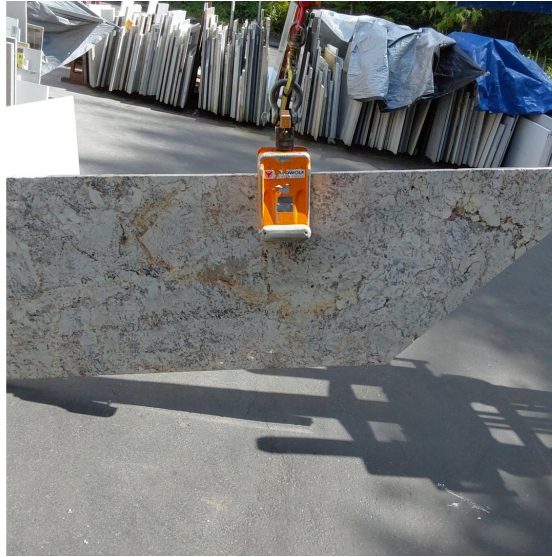

White Springs

Slab Details

Material	Granite
Usable Area	12.9 ft ²
Size	62" x 30"
Thickness	3 CM
Inventory ID	26752

WESTERN ARTISAN

Phone: (800) 720-2078 Address: 1401 R ST NW Auburn, WA 98001

<https://westernartisan.com>