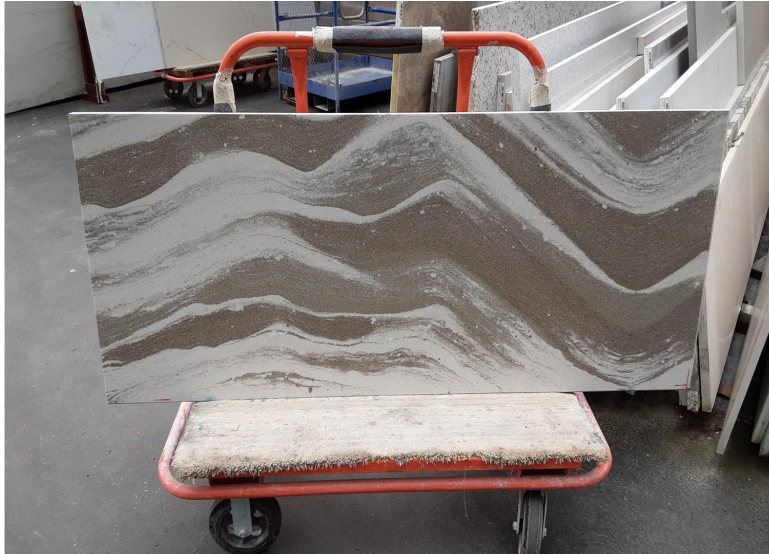

Oakmoor

Slab Details

| | |
|--------------|----------------------|
| Material | Cambria |
| Usable Area | 13.5 ft ² |
| Size | 68" x 28.5" |
| Thickness | 3 CM |
| Inventory ID | 25291 |

WESTERN ARTISAN

Phone: (800) 720-2078 Address: 1401 R ST NW Auburn, WA 98001