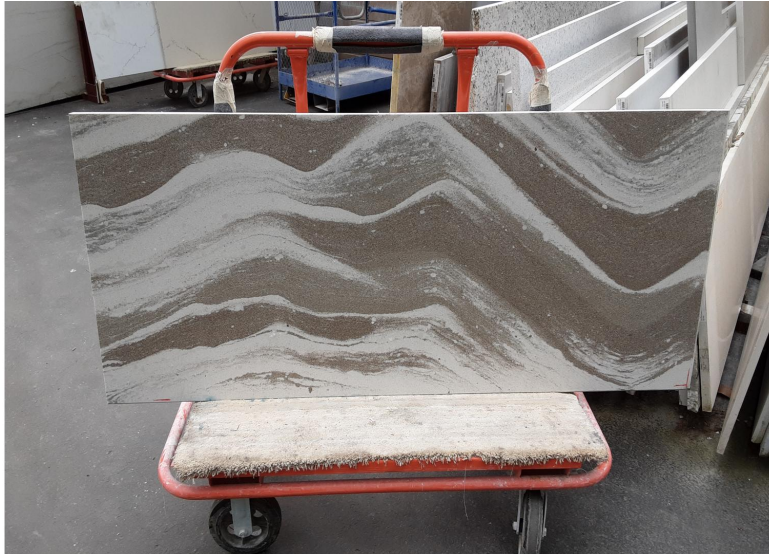

Oakmoor

Slab Details

Material	Cambria
Usable Area	13.5 ft ²
Size	68" x 28.5"
Thickness	3 CM
Inventory ID	25291

WESTERN ARTISAN

Phone: (800) 720-2078 Address: 1401 R ST NW Auburn, WA 98001

<https://westernartisan.com>