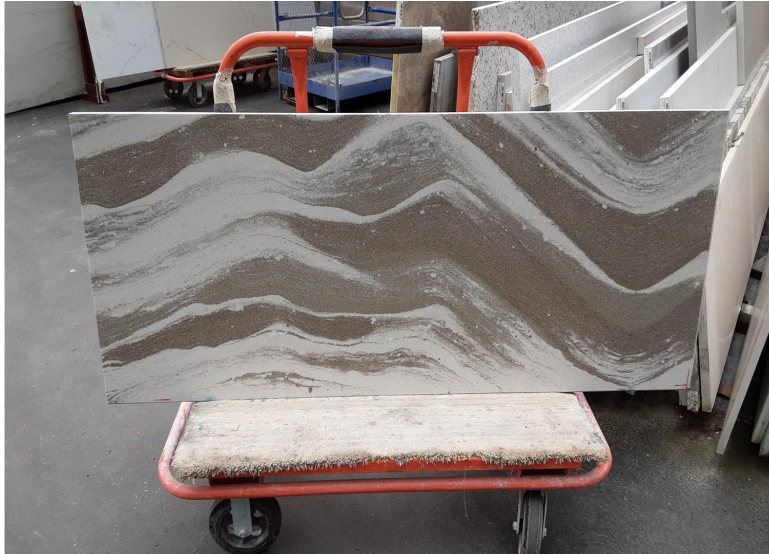

### Slab Details

---

Material	Cambria
Usable Area	13.5 ft <sup>2</sup>
Size	68" x 28.5"
Thickness	3 CM
Inventory ID	25291