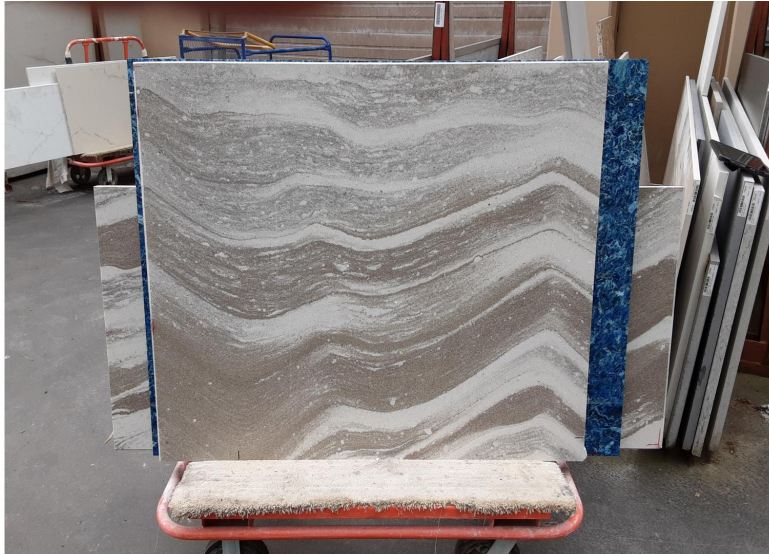

### Slab Details

---

Material	Cambria
Usable Area	14.3 ft <sup>2</sup>
Size	51" x 40.5"
Thickness	3 CM
Inventory ID	25289