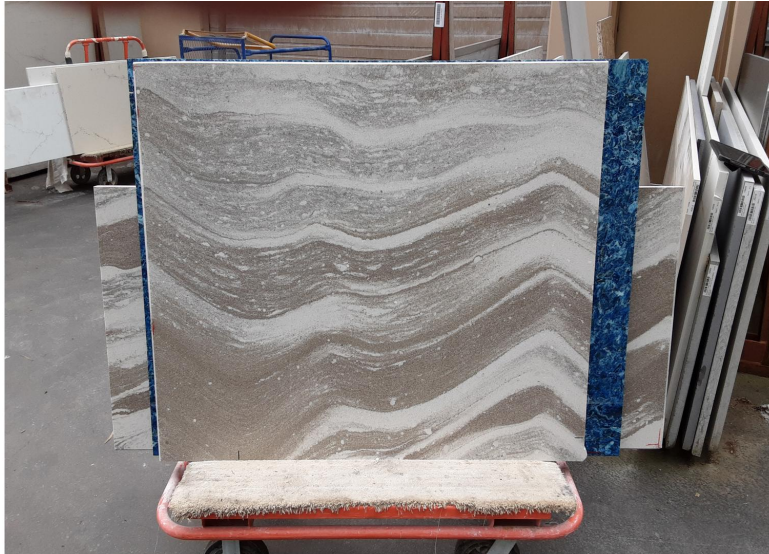

Oakmoor

Slab Details

Material	Cambria
Usable Area	14.3 ft ²
Size	51" x 40.5"
Thickness	3 CM
Inventory ID	25289

WESTERN ARTISAN

Phone: (800) 720-2078 Address: 1401 R ST NW Auburn, WA 98001

<https://westernartisan.com>