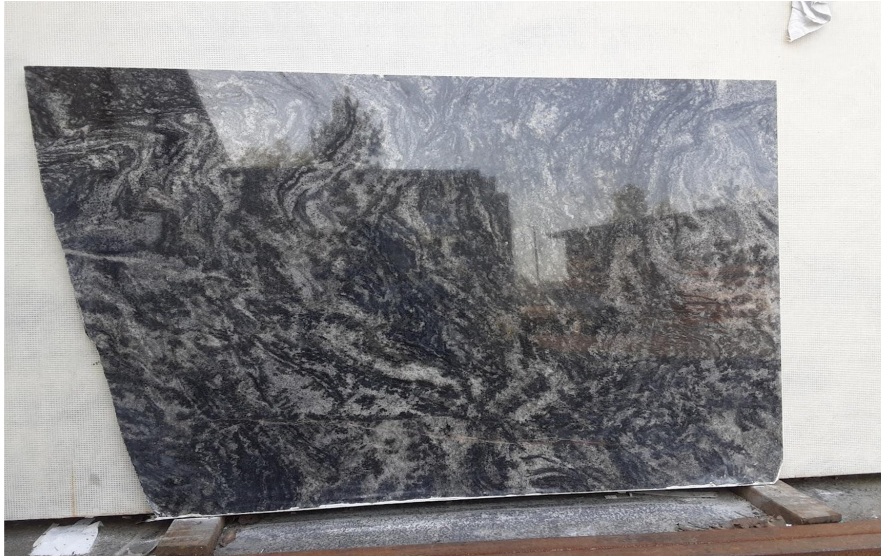

### Slab Details

---

Material	Granite
Usable Area	12.9 ft <sup>2</sup>
Size	53" x 35"
Thickness	3 CM
Inventory ID	25144