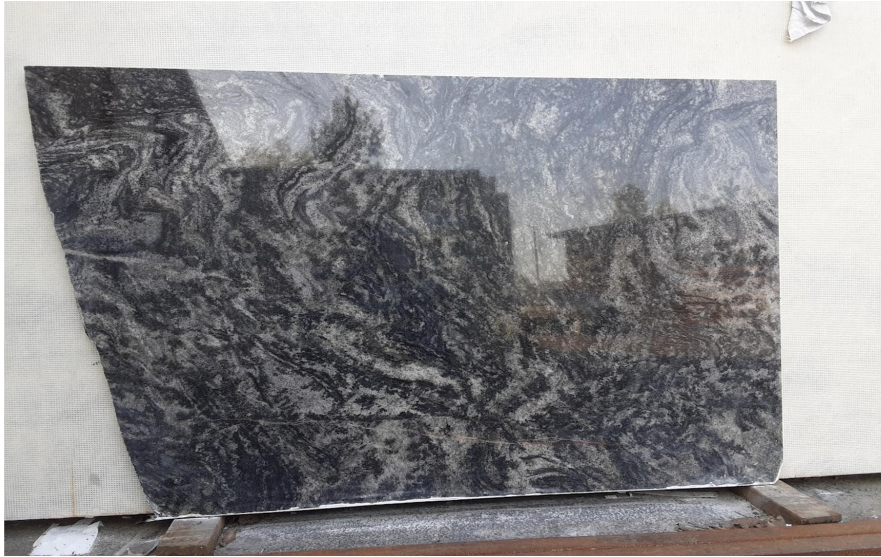

### Slab Details

---

|              |                      |
|--------------|----------------------|
| Material     | Granite              |
| Usable Area  | 12.9 ft <sup>2</sup> |
| Size         | 53" x 35"            |
| Thickness    | 3 CM                 |
| Inventory ID | 25144                |