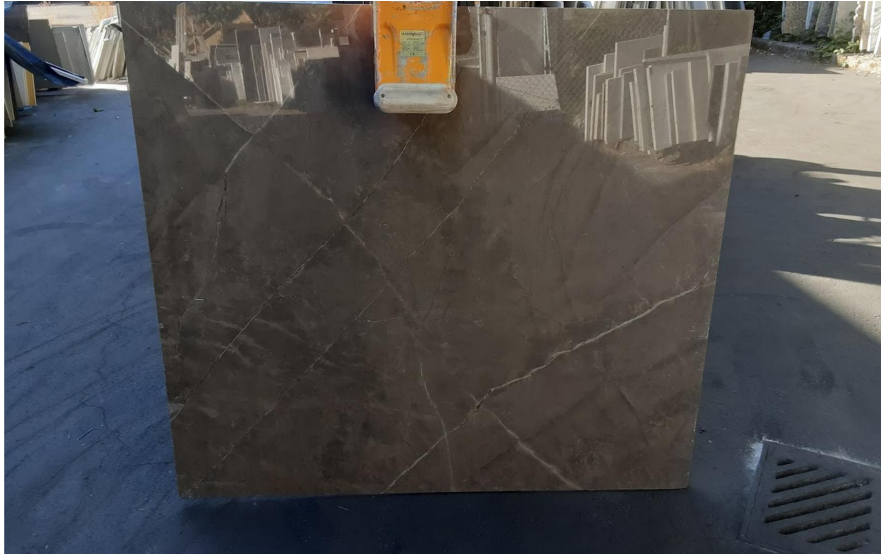

Korso

Slab Details

Material	Dekton
Usable Area	19.6 ft ²
Size	56" x 50.5"
Thickness	2 CM
Inventory ID	23102

WESTERN ARTISAN

Phone: (800) 720-2078 Address: 1401 R ST NW Auburn, WA 98001

<https://westernartisan.com>