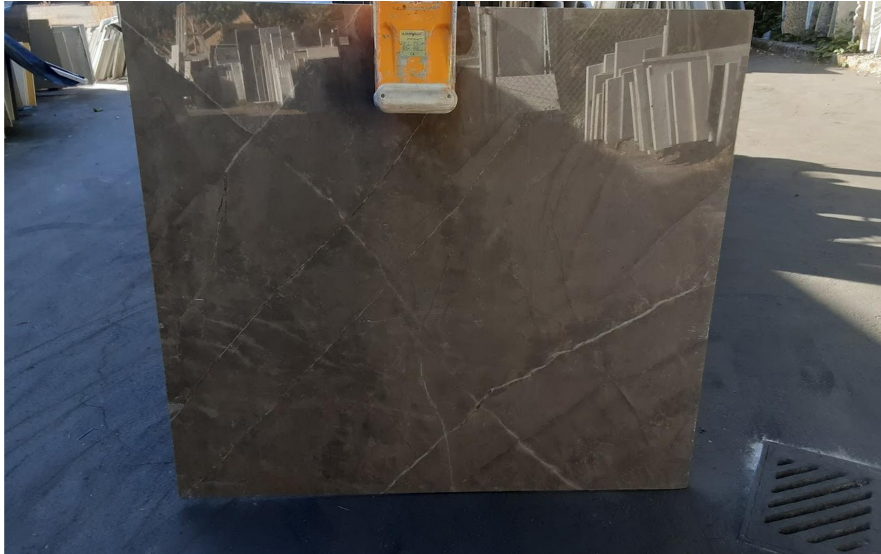

### Slab Details

---

Material	Dekton
Usable Area	19.6 ft <sup>2</sup>
Size	56" x 50.5"
Thickness	2 CM
Inventory ID	23102