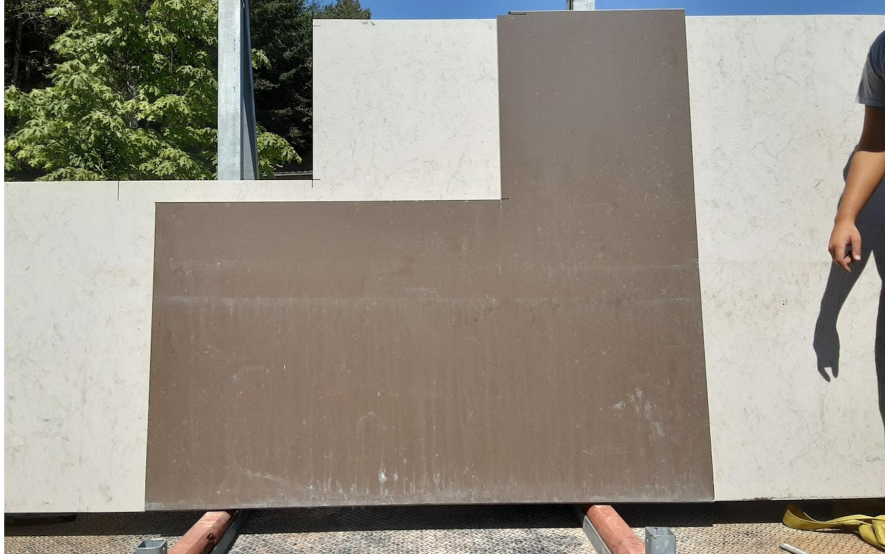

## JURA BROWN

### Slab Details

---

Material	Pental Quartz
Usable Area	23.8 ft <sup>2</sup>
Size	71 X 39   26 X 25.5
Thickness	3 CM
Inventory ID	20458