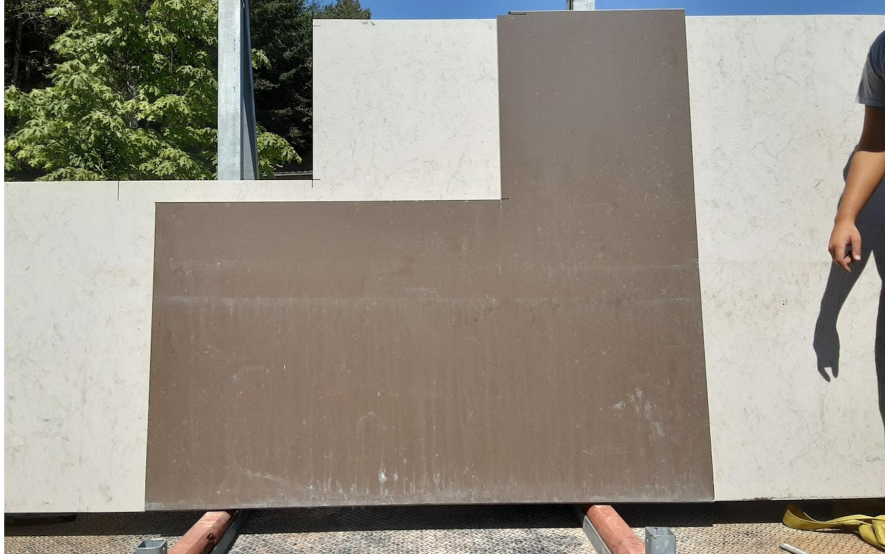

JURA BROWN

Slab Details

Material	Pental Quartz
Usable Area	23.8 ft ²
Size	71 X 39 26 X 25.5
Thickness	3 CM
Inventory ID	20458

WESTERN ARTISAN

Phone: (800) 720-2078 Address: 1401 R ST NW Auburn, WA 98001

<https://westernartisan.com>