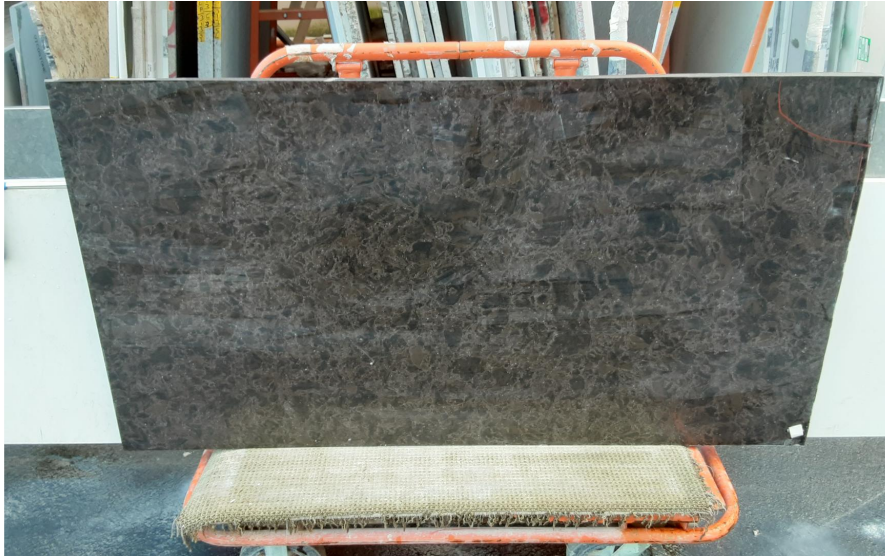

Wellington

Slab Details

Material	Cambria
Usable Area	12.4 ft ²
Size	55" x 32.5"
Thickness	3 CM
Inventory ID	20280

WESTERN ARTISAN

Phone: (800) 720-2078 Address: 1401 R ST NW Auburn, WA 98001

<https://westernartisan.com>