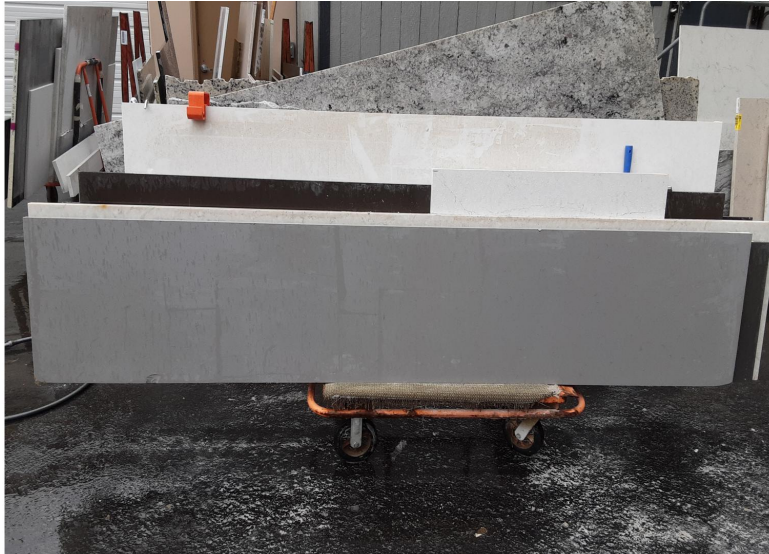

### Slab Details

---

Material	Caesarstone
Usable Area	18.7 ft <sup>2</sup>
Size	120" x 22.5"
Thickness	3 CM
Inventory ID	19870