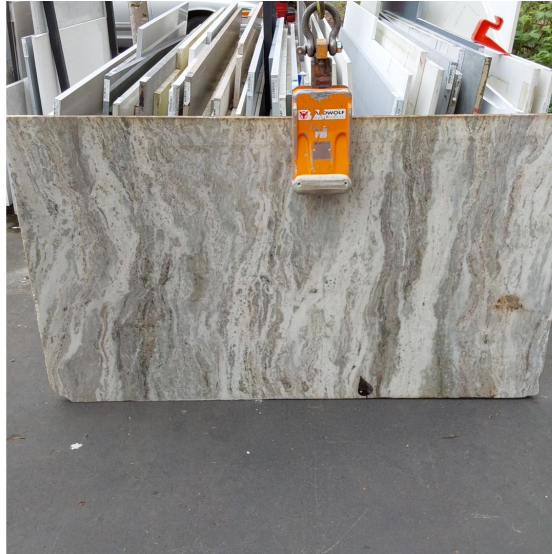

Fantasy Brown

Slab Details

Material	Granite
Usable Area	19.8 ft ²
Size	70.5" x 40.5"
Thickness	3 CM
Inventory ID	15140

WESTERN ARTISAN

Phone: (800) 720-2078 Address: 1401 R ST NW Auburn, WA 98001

<https://westernartisan.com>