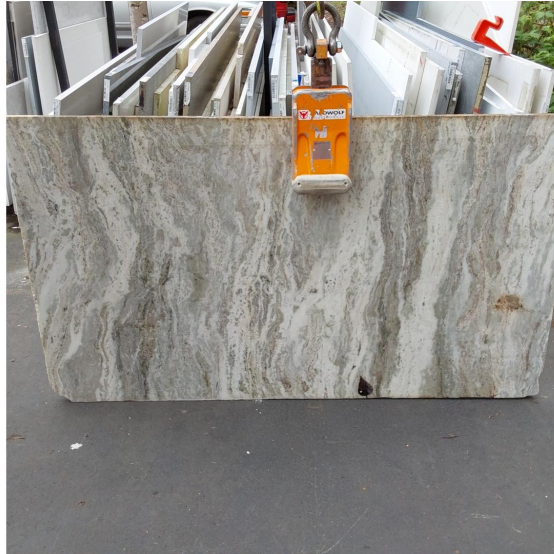

Fantasy Brown

Slab Details

Material	Granite
Usable Area	19.8 ft ²
Size	70.5" x 40.5"
Thickness	3 CM
Inventory ID	15140

WESTERN ARTISAN

Phone: (800) 720-2078 Address: 1401 R ST NW Auburn, WA 98001

<https://westernartisan.com>