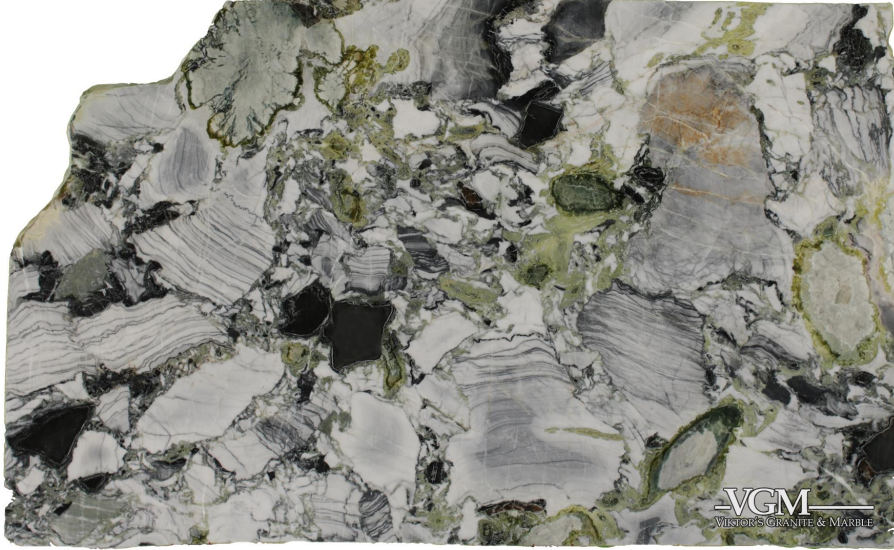

White Beauty

Slab Details

Material	Marble
Thickness:	3 cm
Usable Area:	50.4 sq.Ft.
Length:	118.75 in
Width:	73.11 in
Item ID:	5446
Rack:	B14