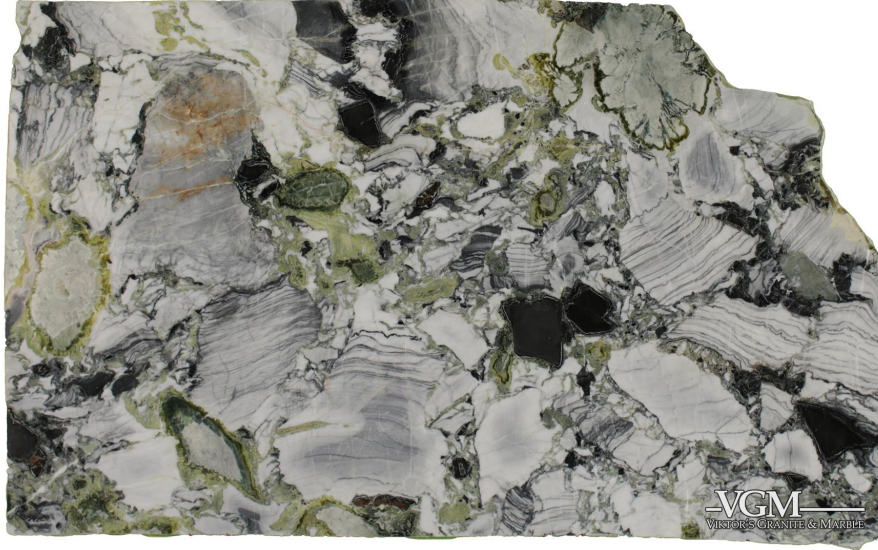

White Beauty

Slab Details

Material	Marble
Thickness:	3 cm
Usable Area:	50.8 sq.Ft.
Length:	118.49 in
Width:	74.46 in
Item ID:	5448
Rack:	B14