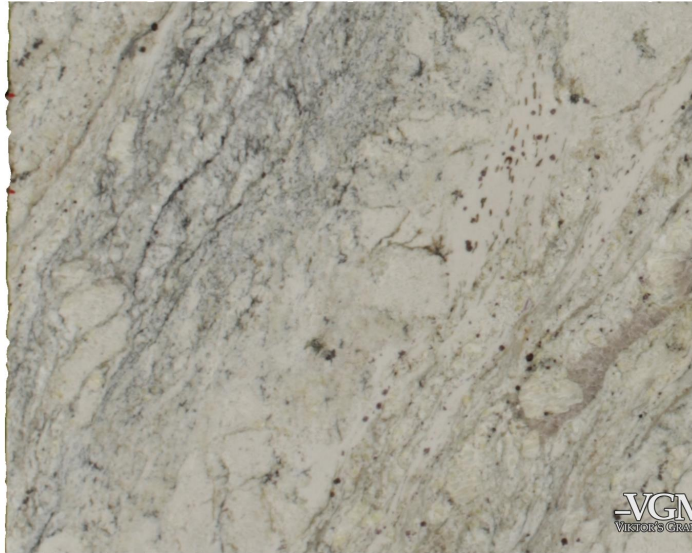

African Rainbow

Slab Details

Material	Granite
Thickness:	3 cm
Usable Area:	7.3 sq.Ft.
Length:	36.69 in
Width:	29.14 in
Item ID:	6250-2
Rack:	R2