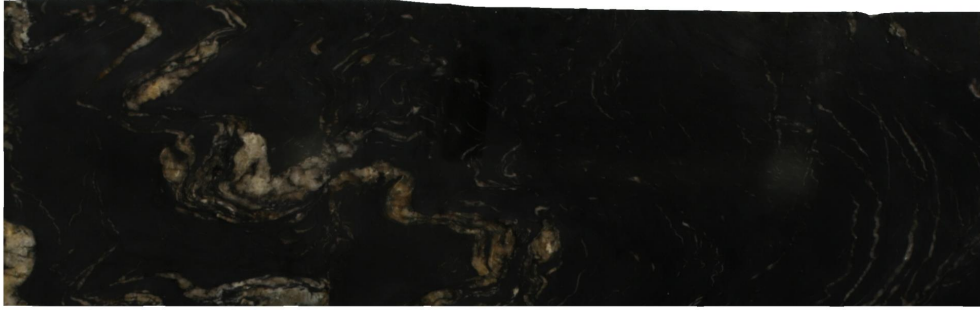

## Black Cosmic

### Slab Details

---

Material	Granite
Thickness:	3 cm
Usable Area:	8 sq.Ft.
Length:	61.74 in
Width:	19.48 in
Item ID:	6216-2
Rack:	R4