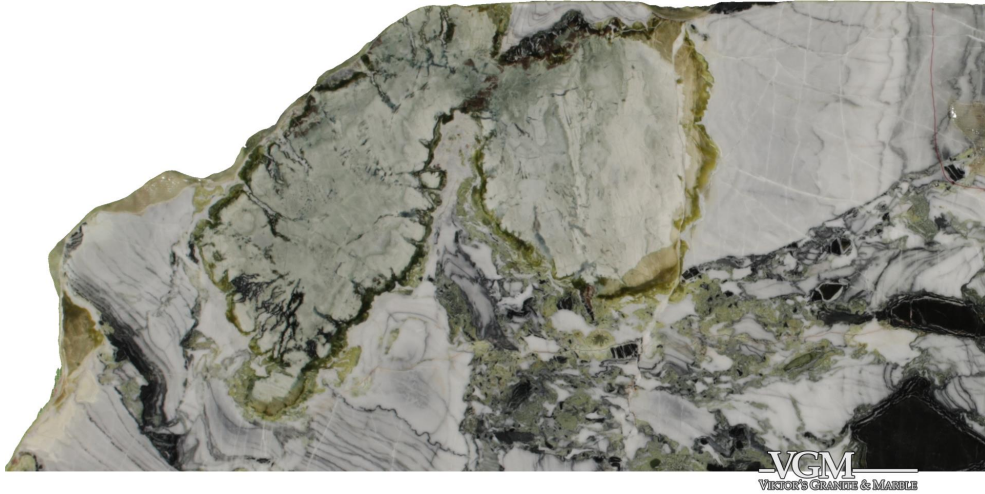

White Beauty

Slab Details

Material	Marble
Thickness:	3 cm
Usable Area:	11.1 sq.Ft.
Length:	68.84 in
Width:	32.91 in
Item ID:	5454-1
Rack:	B14