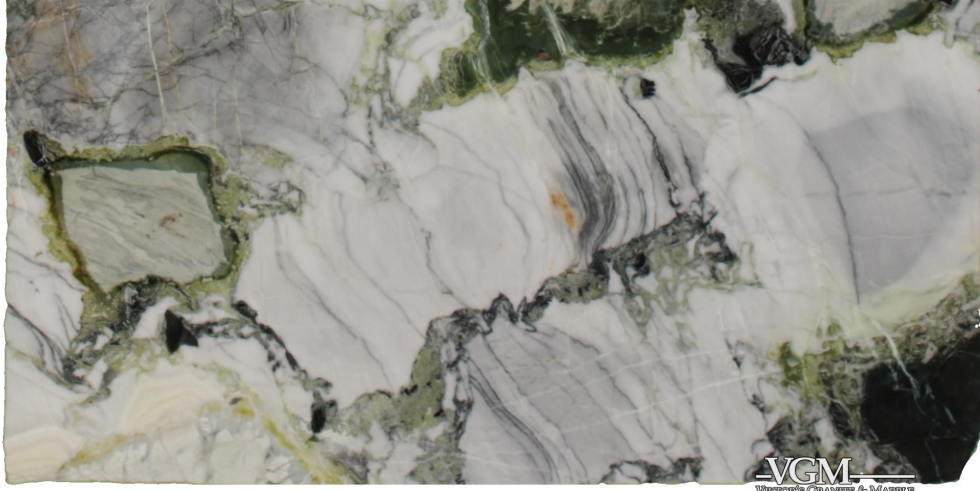

White Beauty

Slab Details

Material	Marble
Thickness:	3 cm
Usable Area:	10.3 sq.Ft.
Length:	55.94 in
Width:	27.58 in
Item ID:	5455-1
Rack:	B14