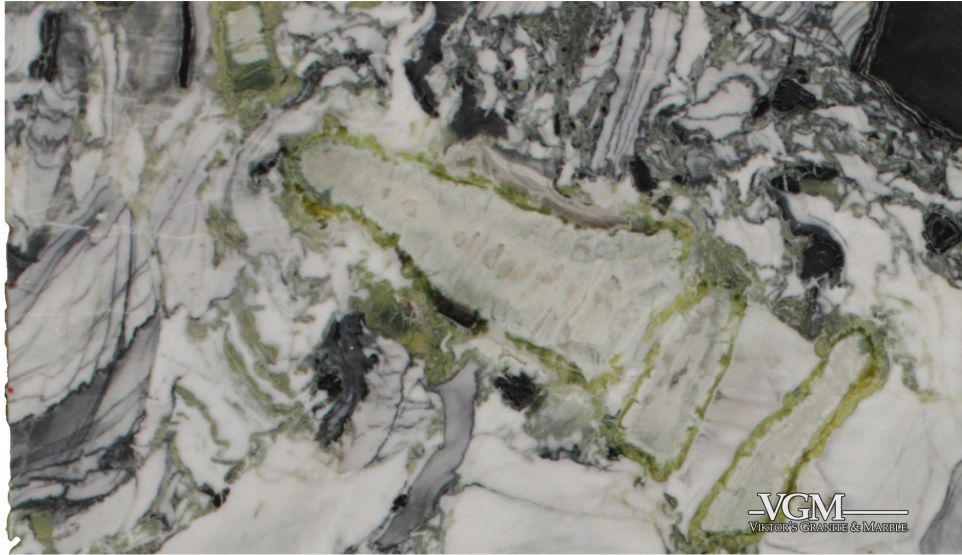

## White Beauty

### Slab Details

---

Material	Marble
Thickness:	3 cm
Usable Area:	8.5 sq.Ft.
Length:	46.36 in
Width:	26.61 in
Item ID:	5453-1-1