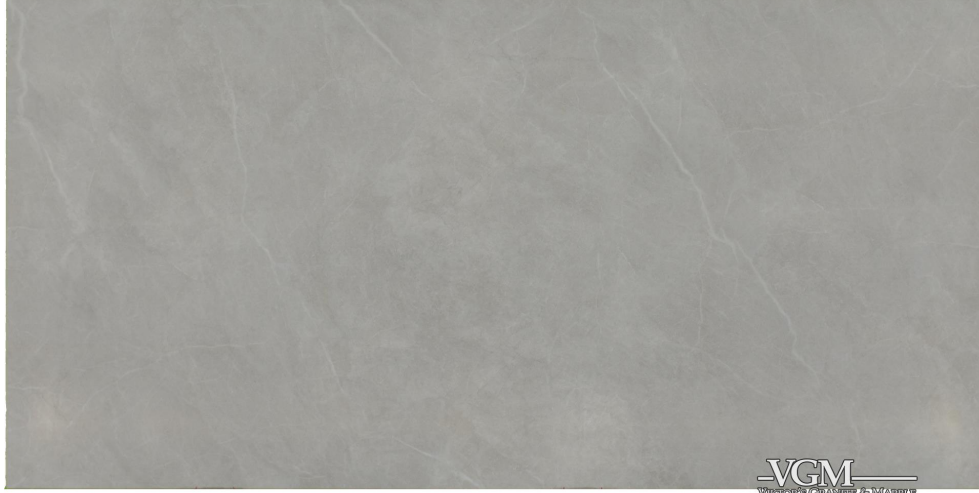

Blue De Savoie A

Slab Details

Material	Porcelain
Thickness:	1.2 cm
Usable Area:	55.5 sq.Ft.
Length:	127.32 in
Width:	63.43 in
Item ID:	6821
Rack:	A19