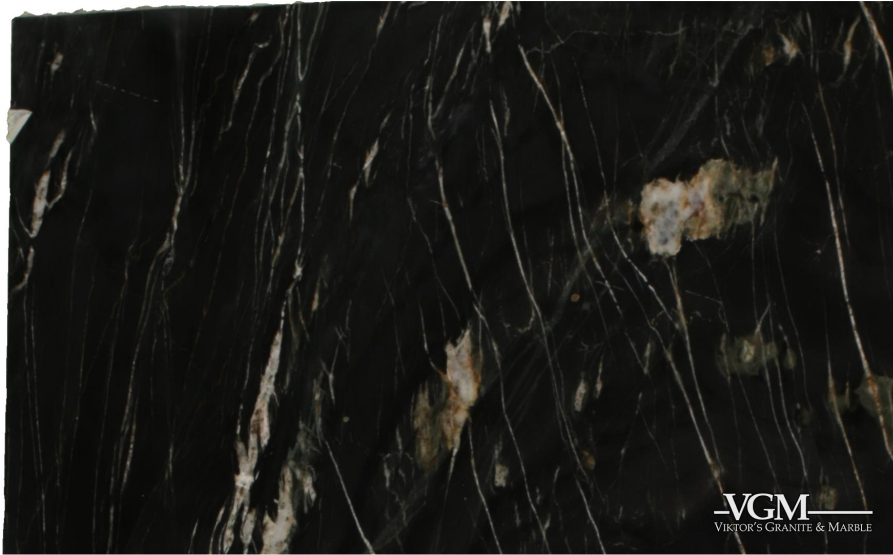

Belvedere

Slab Details

Material	Granite
Thickness:	3 cm
Usable Area:	9.4 sq.Ft.
Length:	47.46 in
Width:	29.23 in
Item ID:	4843-1
Rack:	R2